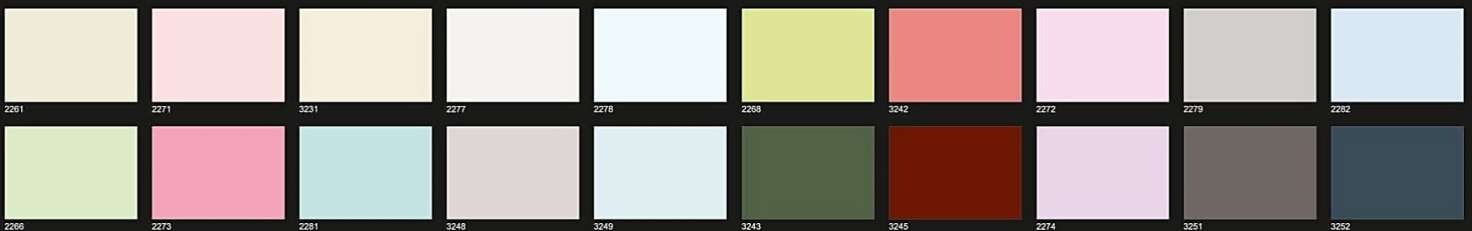

COLORTREND