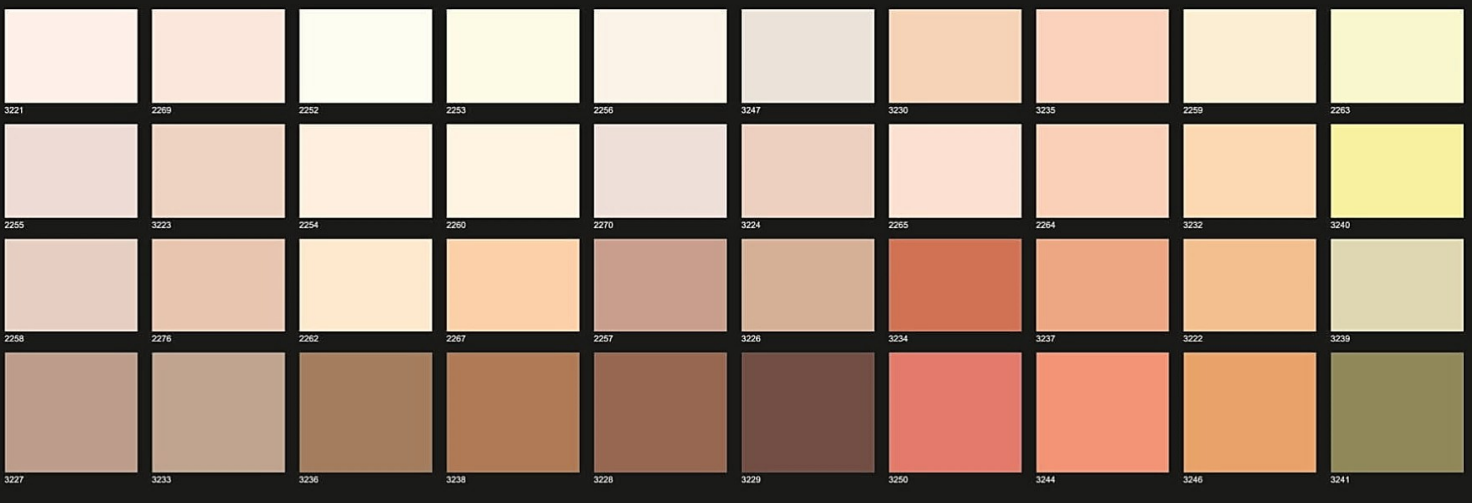

COLORTREND