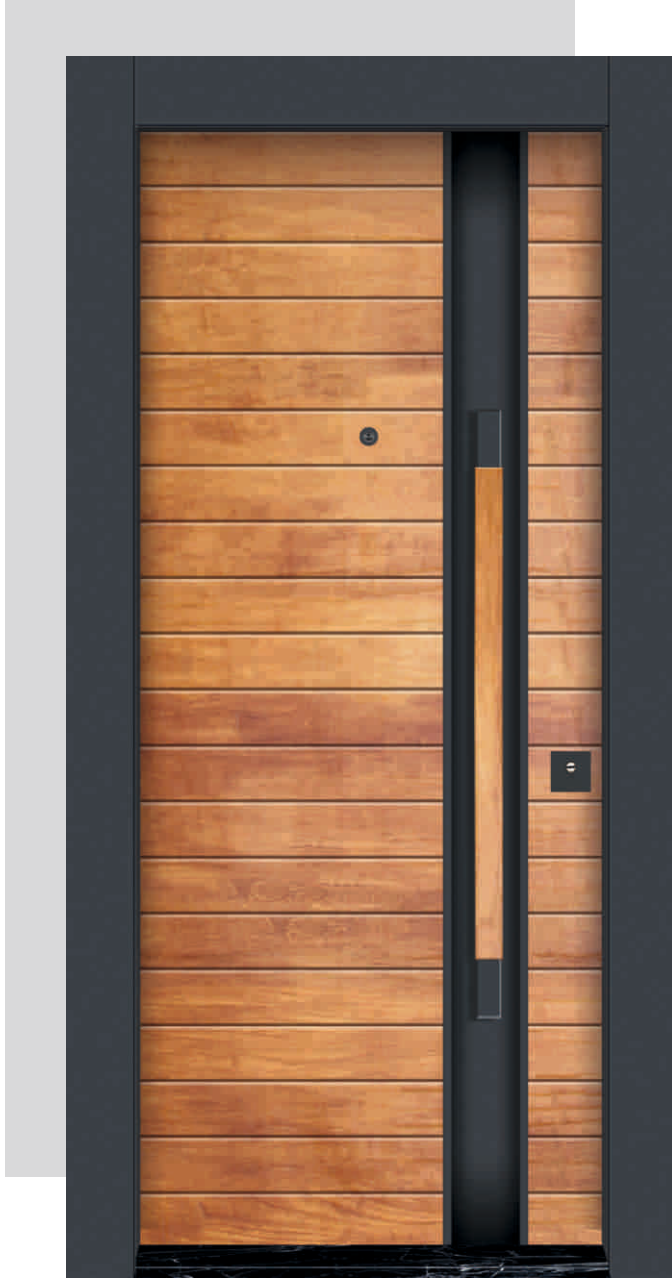

Dsn-21

Dsn-19

Renk : Antrasit-Iroko / Anthracite-Iroko
Model : Pvc Giydirme / Pvc Surface
Kilit : Yarı Merkezi / Half Central Locking

Dsn-20

Renk : Antrasit-Beyaz / Anthracite-White
Model : Pvc Giydirme / Pvc Surface
Kilit : Yarı Merkezi / Half Central Locking