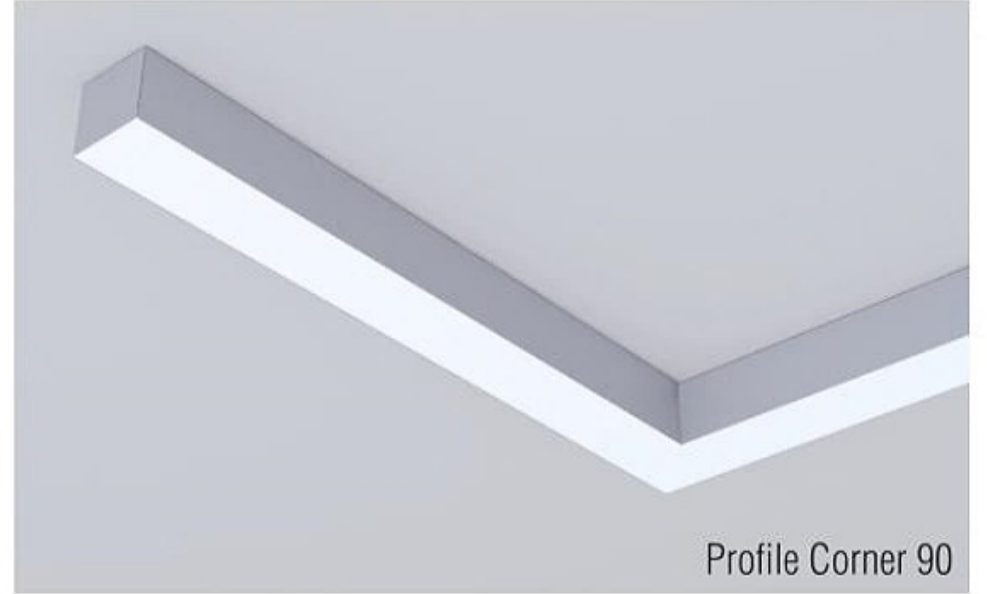

CODE : **54.097** LINEAR

65mm SURFACE & PENDANT

Ral 9005

Ral 9006

Ral 9016

• Tüm RAL seçenekleri / All colors available

SYS. POWER	COLOR TEMP.	LUM.FLUX	L(mm)
18W	3000K	2200 LM	570 mm
	4000K	2400 LM	
27W	3000K	3300 LM	850 mm
	4000K	3500 LM	
36W	3000K	4400 LM	1150 mm
	4000K	4600 LM	
45W	3000K	5400 LM	1410 mm
	4000K	5600 LM	

Profile