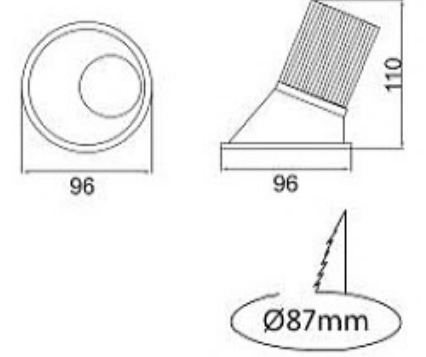

CODE : **SA 11.050**

COB LED modül

8W 1000 lm.

2700K, 3000K, 4000K

Alüminyum enjeksiyon gövde
Alüminyum led soğutucu
Led driver
Yüksek saflıkta alüminyum reflektör
Dar, orta ve geniş açılı reflektör seçeneği
Elektrostatik toz boyalı

Die-cast aluminium body
Aluminium heatsink
Led driver
High purity aluminium reflector
Narrow, Medium and Wide angle reflectors
Electrostatic coating

Teknik Çizim / Technical drawing