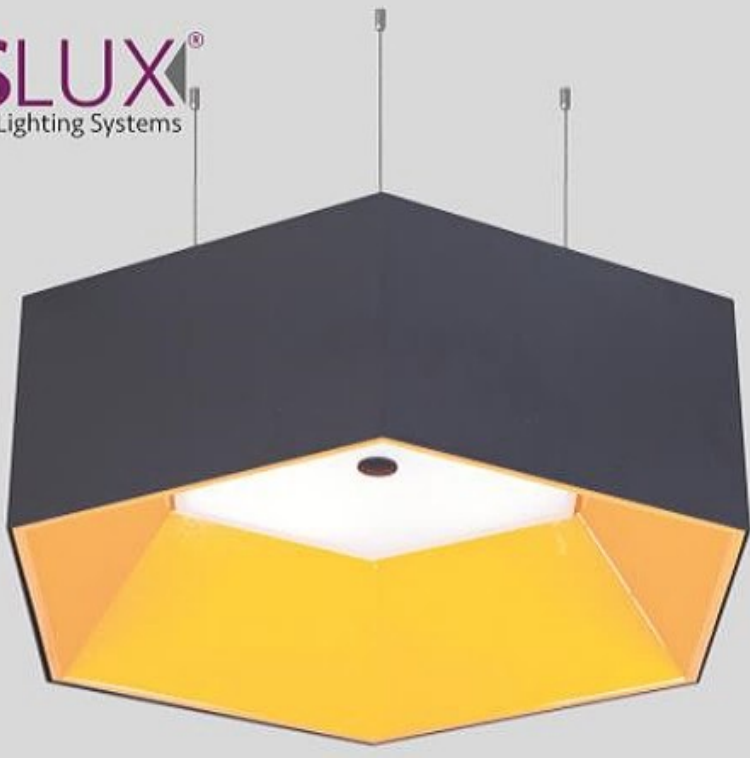

CE IP20

Ral 9005 Ral 9006 Ral 9016

Tüm RAL seçenekleri / All colors available

CODE : **50.047**

SMD LED Module

35W / 4200 lm.

2700K, 3000K, 4000K

DKP & Alüminyum gövde
Led driver
Yüksek geçirgenlikli opal pleksi
Yükseklik ayarı yapılabilen çelik askı teli
Elektrostatik toz boyalı

DKP & Aluminium body
Led driver
Opal PMMA diffuser
Steel wire for installation, which enables the
variation of the height of the luminary
Electrostatic coating

Teknik Çizim / Technical drawing