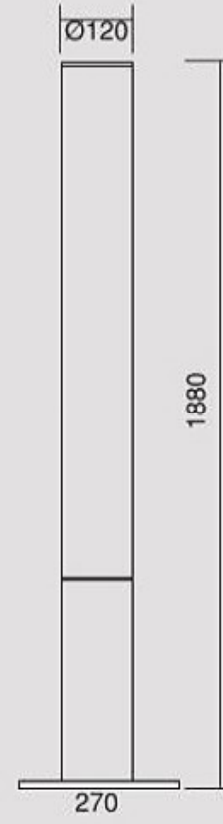

**60.061**

**LAMBA TİPİ**

**54W**

**6400 lm**

Ledli okuma lambası  
DKP gövde kaplama  
Elektrostatik toz boyalı

Led reading lamp  
DKP body covering  
Electrostatic powder coating

□ Beyaz / White  
□ Gri / Gray  
■ Siyah / Black