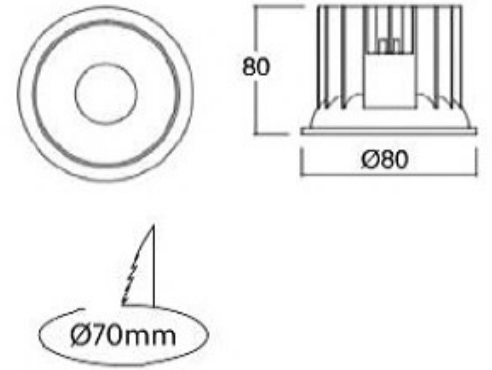

□ CE V IP20

Ral 9005

Ral 9006

Ral 9016

• Tüm RAL seçenekleri / All colors available

CODE : **SA 11.078**

COB LED modül

8W / 1000 lm.

2700K, 3000K, 4000K

Alüminyum enjeksiyon gövde
Alüminyum led soğutucu
Led driver
Yüksek saflıkta alüminyum reflektör
Dar, orta ve geniş açılı reflektör seçeneği
Elektrostatik toz boyalı

Die-cast aluminium body
Aluminium heatsink
Led driver
High purity aluminium reflector
Narrow, Medium and Wide angle reflectors
Electrostatic coating

Teknik Çizim / Technical drawing