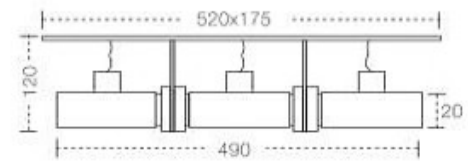

CODE : **40.223**

GU10 LED

3x5.5W / 3x370 lm.

2700K, 3000K, 4000K

Teknik Çizim / Technical drawing