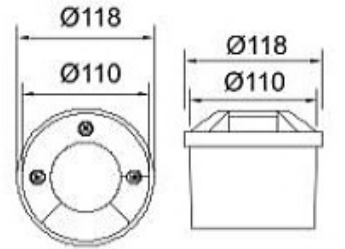

□ CE IP68

Ral 9005

Ral 9006

• Tüm RAL seçenekleri / All colors available

CODE : **70.1181**

Teknik Çizim / Technical drawing

SMD LED Modul

4.2W / 600 lm

2700K, 3000K, 4000K, 6500K

Polyol RIM gövde
Opal & Şeffaf PMMA
Uzun ömürlü paslanma yapmayan Polyol RIM teknolojisi ile üretilmiştir.

Polyol RIM body.
Opal & Transparent PMMA
It is produced with Polyol RIM technology which does not make long lasting corrosion.

□ CE IP68

Ral 9005

Ral 9006

• Tüm RAL seçenekleri / All colors available

CODE : **70.1182**

Teknik Çizim / Technical drawing

SMD LED Modul

4.2W // 600 lm

2700K, 3000K, 4000K, 6500K

Polyol RIM gövde
Opal & Şeffaf PMMA
Uzun ömürlü paslanma yapmayan Polyol RIM teknolojisi ile üretilmiştir.

Polyol RIM body.
Opal & Transparent PMMA
It is produced with Polyol RIM technology which does not make long lasting corrosion.

□ CE IP68

Ral 9005

Ral 9006

• Tüm RAL seçenekleri / All colors available

CODE : **70.1184**

Teknik Çizim / Technical drawing

SMD LED Modul

4.2W // 600 lm

2700K, 3000K, 4000K, 6500K

Polyol RIM gövde
Opal & Şeffaf PMMA
Uzun ömürlü paslanma yapmayan Polyol RIM teknolojisi ile üretilmiştir.

Polyol RIM body.
Opal & Transparent PMMA
It is produced with Polyol RIM technology which does not make long lasting corrosion.