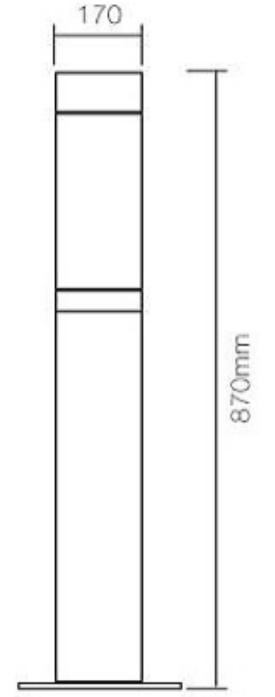

CODE : **70.040**

Teknik Çizim / Technical drawing

E27

10W

IP54

Ral 9005

Ral 9006

Ral 9016

• Tüm RAL seçenekleri / All colors available

Alüminyum gövde
Elektrostatik toz boyalı
Opal peksi

Aluminium body
Electrostatic coating
Opal plexiglass