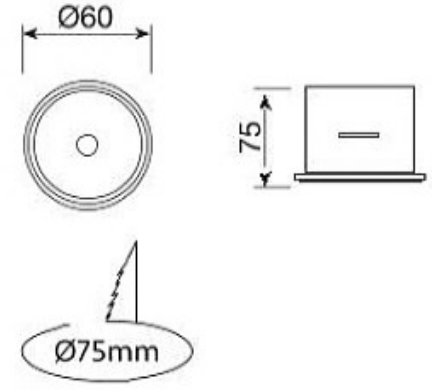

CE IP20

Ral 9005

Ral 9006

Ral 9016

Tüm RAL seçenekleri / All colors available