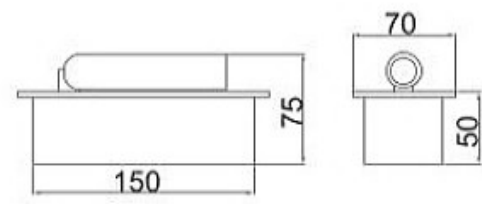

CODE : **60.120**

Power LED

1W / 143 lm.

Teknik Çizim / Technical drawing