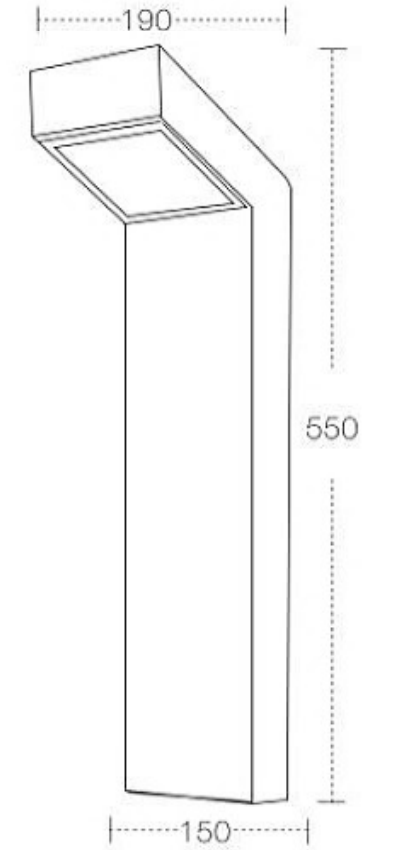

Alüminyum gövde  
Elektrostatik toz boyalı  
Opal peksi

Aluminium body  
Electrostatic coating  
Opal plexiglass

CODE : **70.002**

Teknik Çizim / Technical drawing

SMD LED

10W / 1300 lm.

2700K, 3000K, 4000K, 6500K