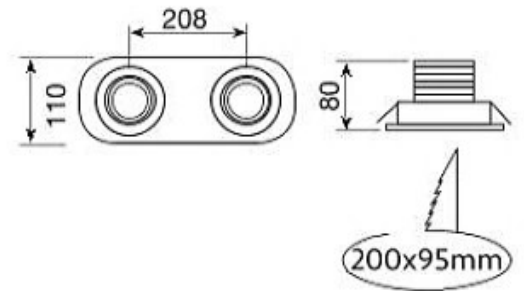

Die-cast aluminium body  
Aluminium heatsink  
Led driver  
High purity aluminium reflector  
Narrow, Medium and Wide angle reflectors  
Electrostatic coating

Teknik Çizim / Technical drawing

□ CE V IP20