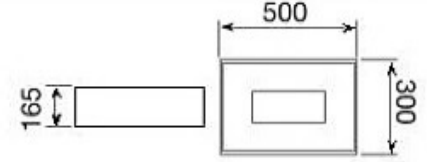

CODE : **40.161**

SMD LED modül

65W / 7345 lm.

2700K, 3000K, 4000K

Teknik Çizim / Technical drawing