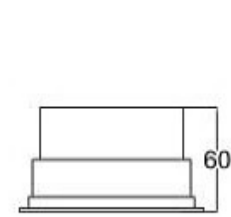

CODE : **11.609**

Power LED

9x2W / 2160 lm.

2700K, 3000K, 4000K

Teknik Çizim / Technical drawing