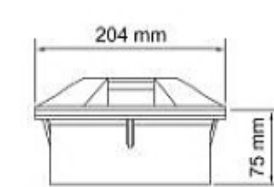

CE IP68

Ral 9005 Ral 9006

Tüm RAL seçenekleri / All colors available

CODE : **70.2044**

Power LED

4x1W / 4x153 lm

2700K, 3000K, 4000K, 6500K

Polyol RIM gövde
Opal & Şeffaf PMMA
Uzun ömürlü paslanma yapmayan Polyol
RIM teknolojisi ile üretilmiştir.

Polyol RIM body.
Opal & Transparent PMMA
It is produced with Polyol RIM technology
which does not make long lasting
corrosion.

Teknik Çizim / Technical drawing