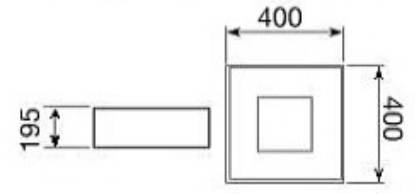

CODE : **40.160**

SMD LED modül

65W / 7345 lm.

2700K, 3000K, 4000K

Teknik Çizim / Technical drawing