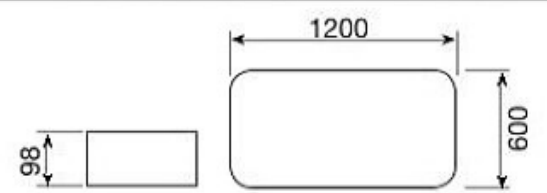

CODE : **40.113**

SMD LED modül

120W / 13560 lm.

2700K, 3000K, 4000K

Teknik Çizim / Technical drawing