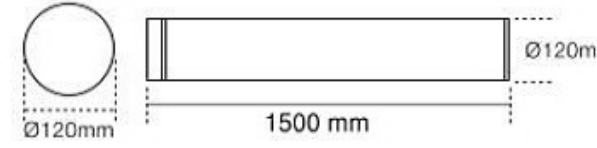

CODE : **50.050.141**

SMD LED Module

32W / 3520 lm.

2700K, 3000K, 4000K

Teknik Çizim / Technical drawing