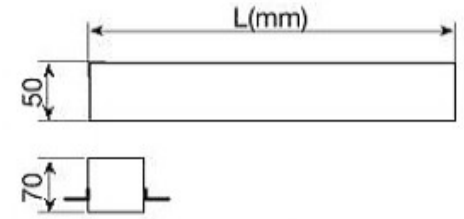

Teknik Çizim / Technical drawing

| Power | L      | DxE (mm) |
|-------|--------|----------|
| 10W   | 600mm  | 600x50   |
| 15W   | 900mm  | 900x50   |
| 20W   | 1200mm | 1200x50  |
| 25W   | 1500mm | 1500x50  |