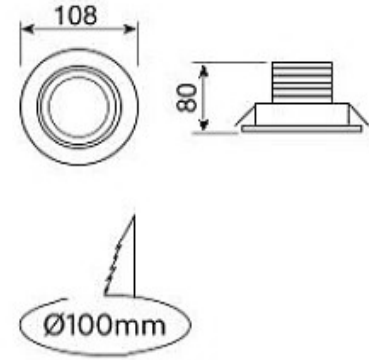

CE IP20

Ral 9005 Ral 9006 Ral 9016

Tüm RAL seçenekleri / All colors available

CODE : **SA 14.043**

COB LED modül

10W / 1200 lm.

2700K, 3000K, 4000K

Alüminyum enjeksiyon gövde
Alüminyum led soğutucu
Led driver
Yüksek saflıkta alüminyum reflektör
Dar, orta ve geniş açılı reflektör seçeneği
Elektrostatik toz boyalı

Die-cast aluminium body
Aluminium heatsink
Led driver
High purity aluminium reflector
Narrow, Medium and Wide angle reflectors
Electrostatic coating

Teknik Çizim / Technical drawing