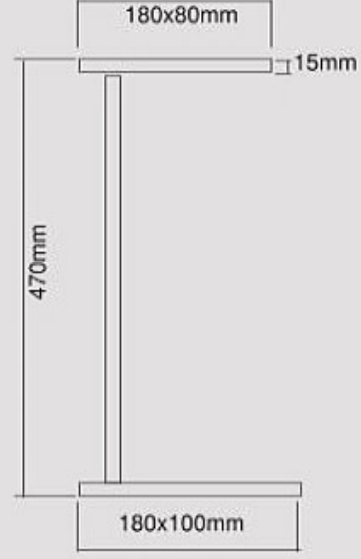

pirinç gövde
Krom veya saten kaplamalı

Brass body
Or satin chrome-plated