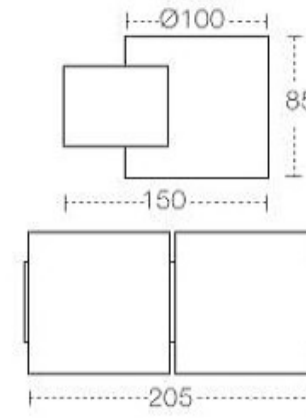

Alüminyum gövde
Yüksek geçirgenliği yüksek opal pleksi
Elektrostatik toz boyalı
Opsiyonel Dali (isteğe bağlı)

Aluminium body
Opal PMMA difuser.
Electrostatic coating
Optional Dali dim options

CE IP40

Ral 9005 Ral 9006 Ral 9016

Tüm RAL seçenekleri / All colors available

CODE : **30.019**

Teknik Çizim / Technical drawing

SMD LED modul

6W / 600 lm.

2700K, 3000K, 4000K

CE IP40

Ral 9005 Ral 9006 Ral 9016

Tüm RAL seçenekleri / All colors available

CODE : **30.020**

Teknik Çizim / Technical drawing

SMD LED modul

12W / 1200 lm.

2700K, 3000K, 4000K