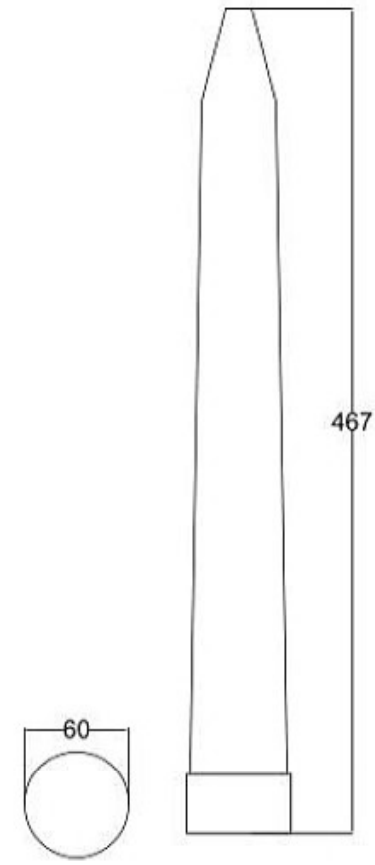

Tüm RAL seçenekleri / All colors available

CODE : **60.300**

LED

5W / 600 lm.

2700K, 3000K, 4000K

Ahşap gövde  
Led driver  
Şeffaf akrilik

Wooden body  
Led driver  
Clear acrylic

Teknik Çizim / Technical drawing