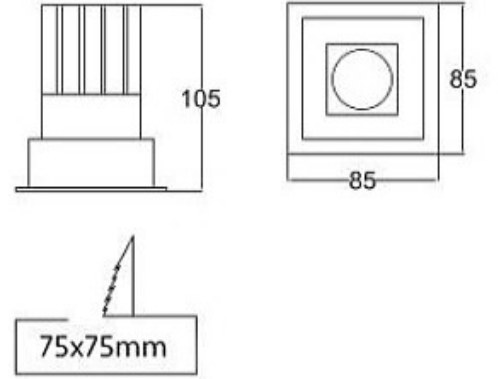

CODE : **SA 10.330**

COB LED modül

10W / 1200 lm.

2700K, 3000K, 4000K

Teknik Çizim / Technical drawing

CODE : **SA 10.332**

COB LED modül

3x10W / 3600 lm.