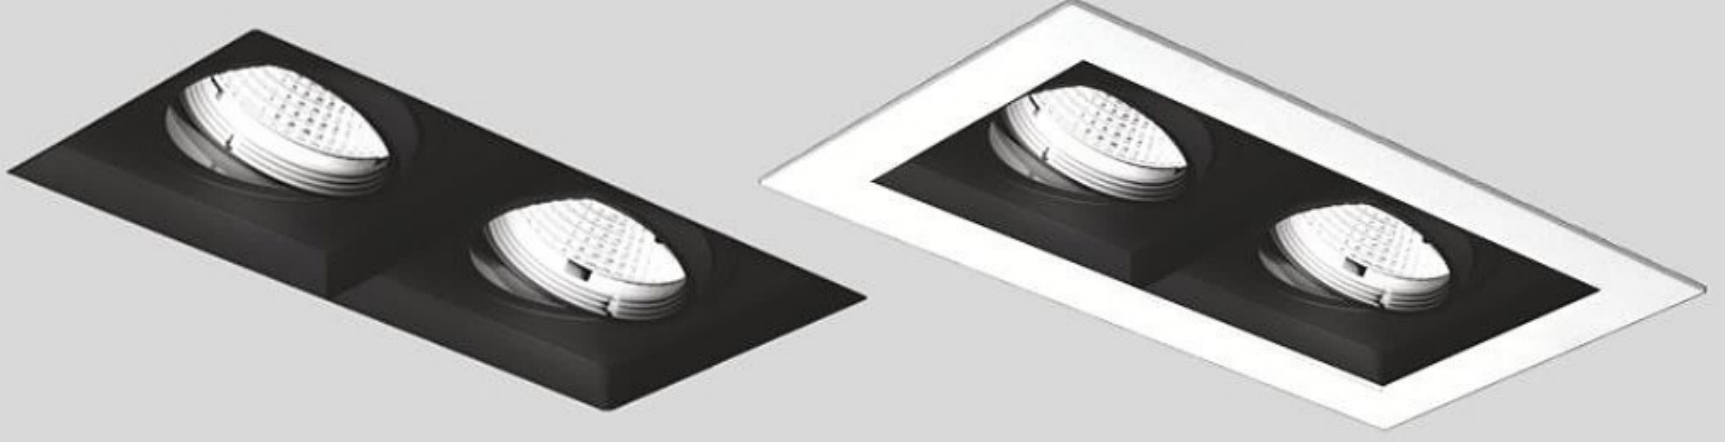

CODE : **SA 15.046**

COB LED modül

16W 2000 lm.

2700K, 3000K, 4000K

Alüminyum enjeksiyon gövde
Alüminyum led soğutucu
Led driver
Yüksek saflıkta alüminyum reflektör
Dar, orta ve geniş açılı reflektör seçeneği
Elektrostatik toz boyalı

Die-cast aluminium body
Aluminium heatsink
Led driver
High purity aluminium reflector
Narrow, Medium and Wide angle reflectors
Electrostatic coating

Teknik Çizim / Technical drawing