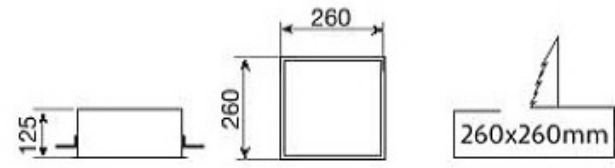

Aluminium body  
Led driver  
Opal PMMA difuser.  
Electrostatic coating  
Optional Dali dim options

CODE : **15.010**

SMD LED modül

8W / 810 lm.

2700K, 3000K, 4000K

Teknik Çizim / Technical drawing

CODE : **15.011**