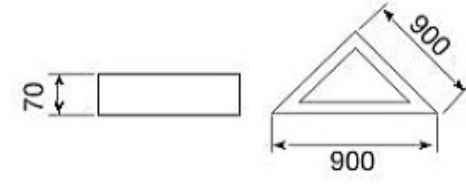

CODE : **50.066**

SMD LED modül

72W / 8136 lm.

2700K, 3000K, 4000K

Teknik Çizim / Technical drawing