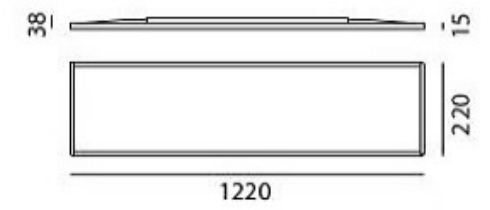

□ CE F IP20

Ral 9005

Ral 9006

Ral 9016

• Tüm RAL seçenekleri / All colors available

CODE : **50.300**

SMD Led Modul

40W / 4800 lm.

2700K, 3000K, 4000K

Alüminyum gövde
Led driver
Özel taramalı şeffaf pleksi
Yükseklik ayarı yapılabilen çelik askı teli
Elektrostatik toz boyalı

Aluminium body
Led driver
Transparent plexi with special scanning
Steel wire for installation, which enables
the variation of the height of the luminary
Electrostatic coating

Teknik Çizim / Technical drawing