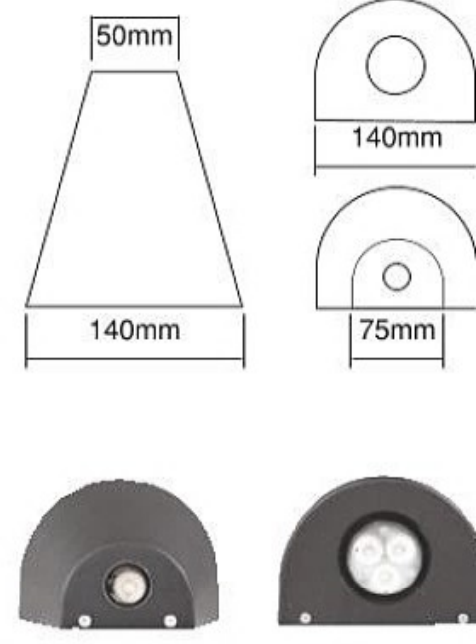

CODE : **70.062**

Power LED

1W / 143 lm.

2700K, 3000K, 4000K, 6500K

IP54

Ral 9005

Ral 9006

Ral 9016

• Tüm RAL seçenekleri / All colors available

Alüminyum gövde
Elektrostatik toz boyalı

DKP body
Electrostatic coating

CODE : **70.063**

Power LED

2x1W / 2x143 lm.

2700K, 3000K, 4000K, 6500K

IP54

Ral 9005

Ral 9006

Ral 9016

• Tüm RAL seçenekleri / All colors available

Alüminyum gövde
Elektrostatik toz boyalı

DKP body
Electrostatic coating

Teknik Çizim / Technical drawing