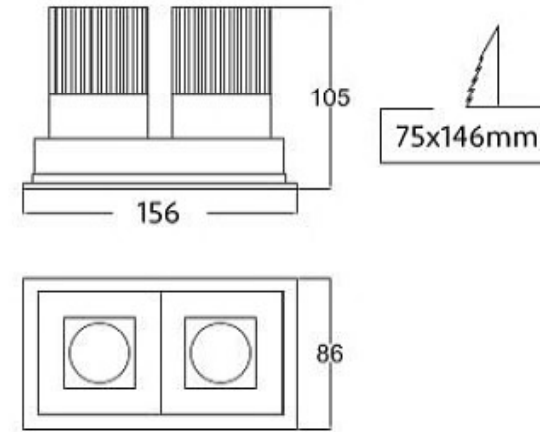

CODE : **SA 10.332**

COB LED modül

3x10W / 3600 lm.

2700K, 3000K, 4000K

Teknik Çizim / Technical drawing