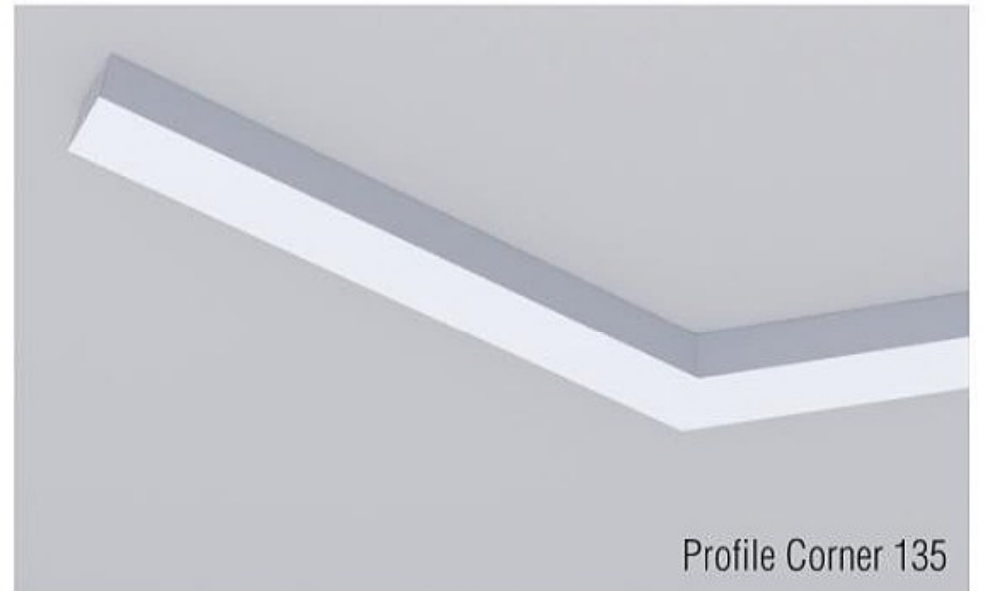

Profile Corner 90

Profile Corner 135