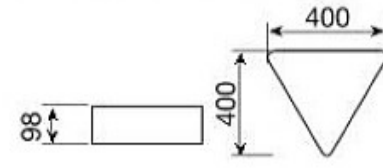

CODE : **50.170**

SMD LED modül

27W / 3051 lm.

2700K, 3000K, 4000K

Teknik Çizim / Technical drawing