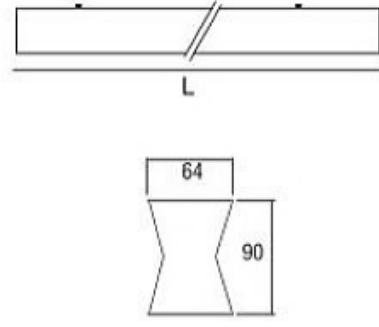

SYS. POWER	COLOR TEMP.	LUM.FLUX	L(mm)
18W	3000K	2200 LM	570 mm
	4000K	2400 LM	
27W	3000K	3300 LM	850 mm
	4000K	3500 LM	
36W	3000K	4400 LM	1150 mm
	4000K	4600 LM	
45W	3000K	5400 LM	1410 mm
	4000K	5600 LM