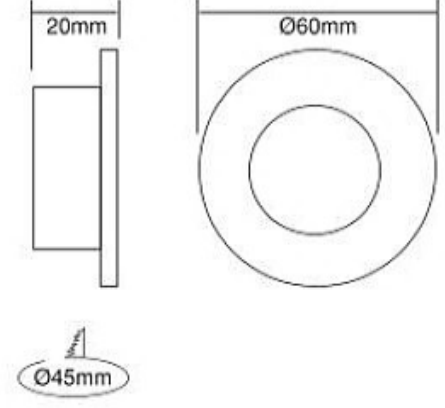

CODE : **70.084**

LED

1W / 130 lm

2700K, 3000K, 4000K, 6500K

IP54

Ral 9005

Ral 9006

Ral 9016

• Tüm RAL seçenekleri / All colors available

Alüminyum gövde
Akrilik difüzör
Elektrostatik toz boyalı

Aluminium body
Acrylic diffuser
Electrostatic powder coating

70.084 SMD LED

CODE : **70.090**

SMD LED Modul

1x3W / 429 lm.

2700K, 3000K, 4000K, 6500K

IP54

Ral 9005

Ral 9006

Ral 9016

• Tüm RAL seçenekleri / All colors available

Alüminyum gövde
Paslanmaz çelik çerçeve
Isıya dayanıklı cam
Elektrostatik toz boyalı

Aluminium body
Stainless steel frame
Tempered glass
Electrostatic coating

Teknik Çizim / Technical drawing

CODE : **70.091**

SMD LED Modul

1x3W / 429 lm.

2700K, 3000K, 4000K, 6500K

IP54

Ral 9005

Ral 9006

Ral 9016

• Tüm RAL seçenekleri / All colors available

Alüminyum gövde
Paslanmaz çelik çerçeve
Isıya dayanıklı cam
Elektrostatik toz boyalı

Aluminium body
Stainless steel frame
Tempered glass
Electrostatic coating

Teknik Çizim / Technical drawing