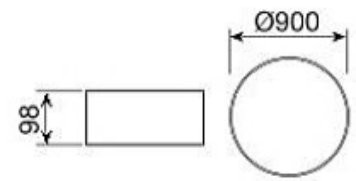

CODE : **40.043**

SMD LED modül

110W / 12430 lm.

2700K, 3000K, 4000K

Teknik Çizim / Technical drawing