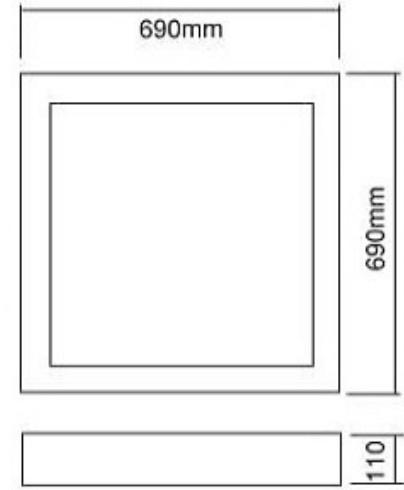

CODE : **70.370**

Teknik Çizim / Technical drawing

LED

18W / 2150 lm.

2700K, 3000K, 4000K, 6500K

IP54

Ral 9005

Ral 9006

Ral 9016

• Tüm RAL seçenekleri / All colors available

Alüminyum gövde

Polikarbon cam

Elektrostatik toz boyalı

Aluminium body

Polycarbonate glass

Electrostatic coating