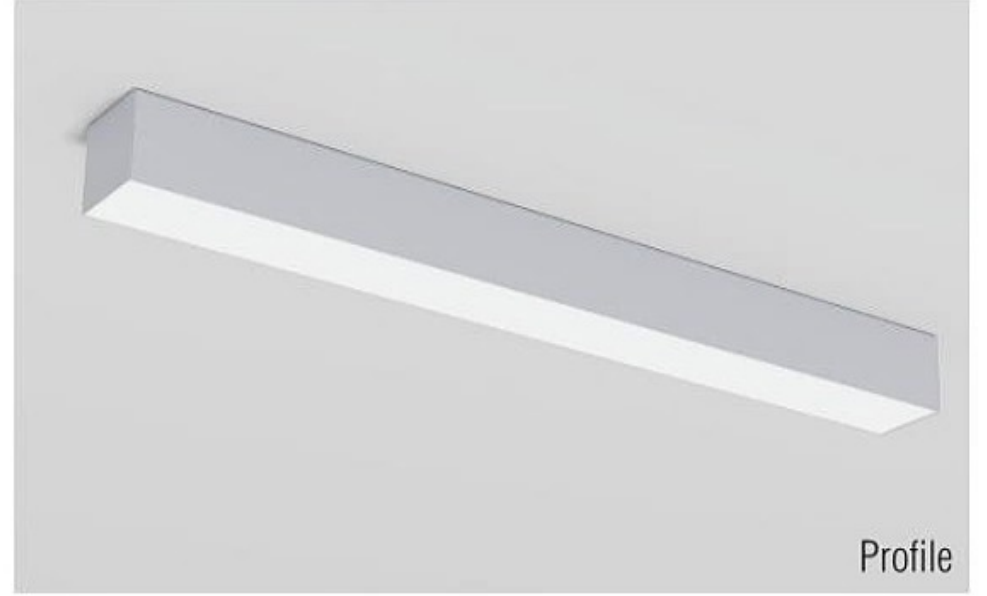

CODE : **54.097** LINEAR

65mm SURFACE & PENDANT

Ral 9005

Ral 9006

Ral 9016

• Tüm RAL seçenekleri / All colors available

SYS. POWER	COLOR TEMP.	LUM.FLUX	L(mm)
18W	3000K	2200 LM	570 mm
	4000K	2400 LM	
27W	3000K	3300 LM	850 mm
	4000K	3500 LM	
36W	3000K	4400 LM	1150 mm
	4000K	4600 LM	
45W	3000K	5400 LM	1410 mm
	4000K	5600 LM