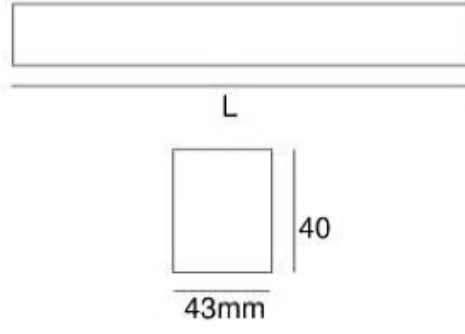

ODE : **MGNT 100**

Ral 9005

Ral 9006

Ral 9016

• Tüm RAL seçenekleri
• All colors available

IP20

SYS. POWER	COLOR TEMP.	LUM.FLUX	L(mm)
14W	3000K	000 LM	610 mm
	4000K	000 LM	
28W	3000K	000 LM	910mm
	4000K	000 LM