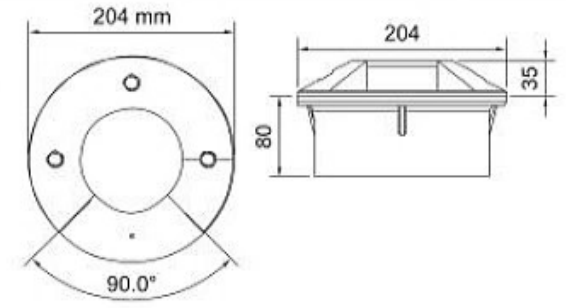

CE IP68

Ral 9005 Ral 9006

Tüm RAL seçenekleri / All colors available

CODE : **70.2041**

Power LED

3W / 459 lm

2700K, 3000K, 4000K, 6500K

Polyol RIM gövde
Opal & Şeffaf PMMA
Uzun ömürlü paslanma yapmayan Polyol
RIM teknolojisi ile üretilmiştir.

Polyol RIM body.
Opal & Transparent PMMA
It is produced with Polyol RIM technology
which does not make long lasting
corrosion.

Teknik Çizim / Technical drawing