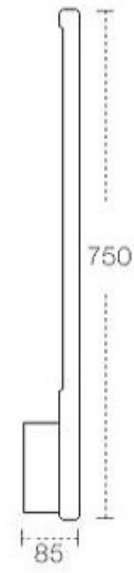

CODE : **30.035**

SMD LED

18W / 2200 lm.

2700K, 3000K, 4000K, 6500K

Teknik Çizim / Technical drawing