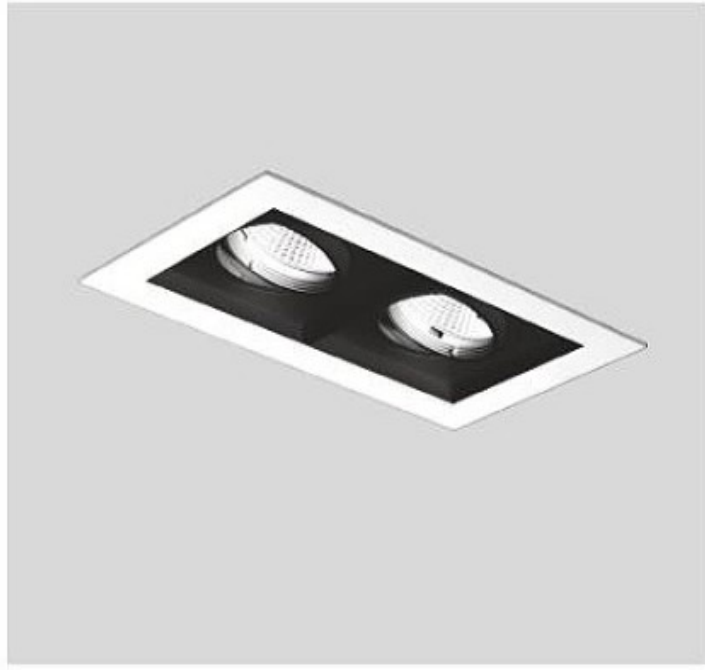

CODE : **SA 15.046**

COB LED modül

16W 2000 lm.

2700K, 3000K, 4000K

Alüminyum enjeksiyon gövde
Alüminyum led soğutucu
Led driver
Yüksek saflıkta alüminyum reflektör
Dar, orta ve geniş açılı reflektör seçeneği
Elektrostatik toz boyalı

Die-cast aluminium body
Aluminium heatsink
Led driver
High purity aluminium reflector
Narrow, Medium and Wide angle reflectors
Electrostatic coating

Teknik Çizim / Technical drawing