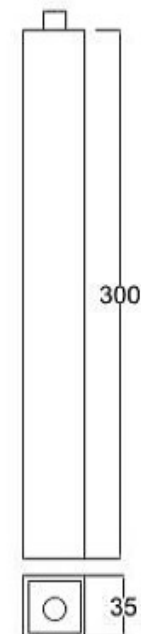

CODE : **40.067**

Power LED

2W / 200 lm.

2700K, 3000K, 4000K

Teknik Çizim / Technical drawing