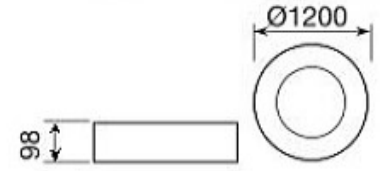

Teknik Çizim / Technical drawing

CODE : **40.098**

SMD LED modül

140W / 15820 lm.

2700K, 3000K, 4000K