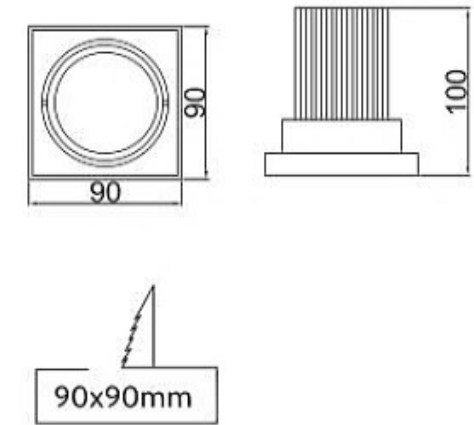

CE IP20

Ral 9005 Ral 9006 Ral 9016

Tüm RAL seçenekleri / All colors available