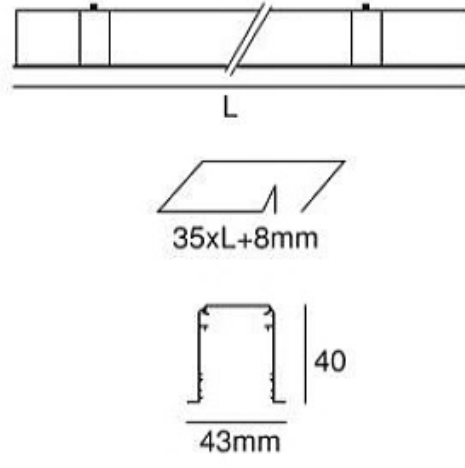

SYS. POWER	COLOR TEMP.	LUM.FLUX	L(mm)
18W	3000K	2200 LM	610 mm
	4000K	2400 LM	
27W	3000K	3300 LM	910mm
	4000K	3500 LM	
36W	3000K	4400 LM	1210mm
	4000K	4600 LM	
45W	3000K	5400 LM	1510 mm
	4000K	5600 LM