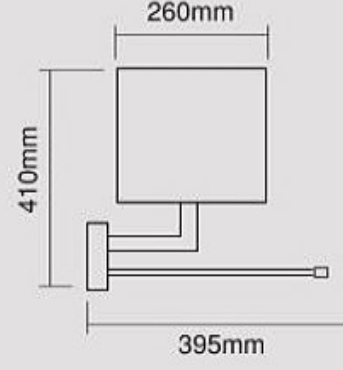

**60.061**

**LAMBA TİPİ**

**54W**

**6400 lm**

Ledli okuma lambası  
DKP gövde kaplama  
Elektrostatik toz boyalı

Led reading lamp  
DKP body covering  
Electrostatic powder coating

□ Beyaz / White  
□ Gri / Gray  
■ Siyah / Black