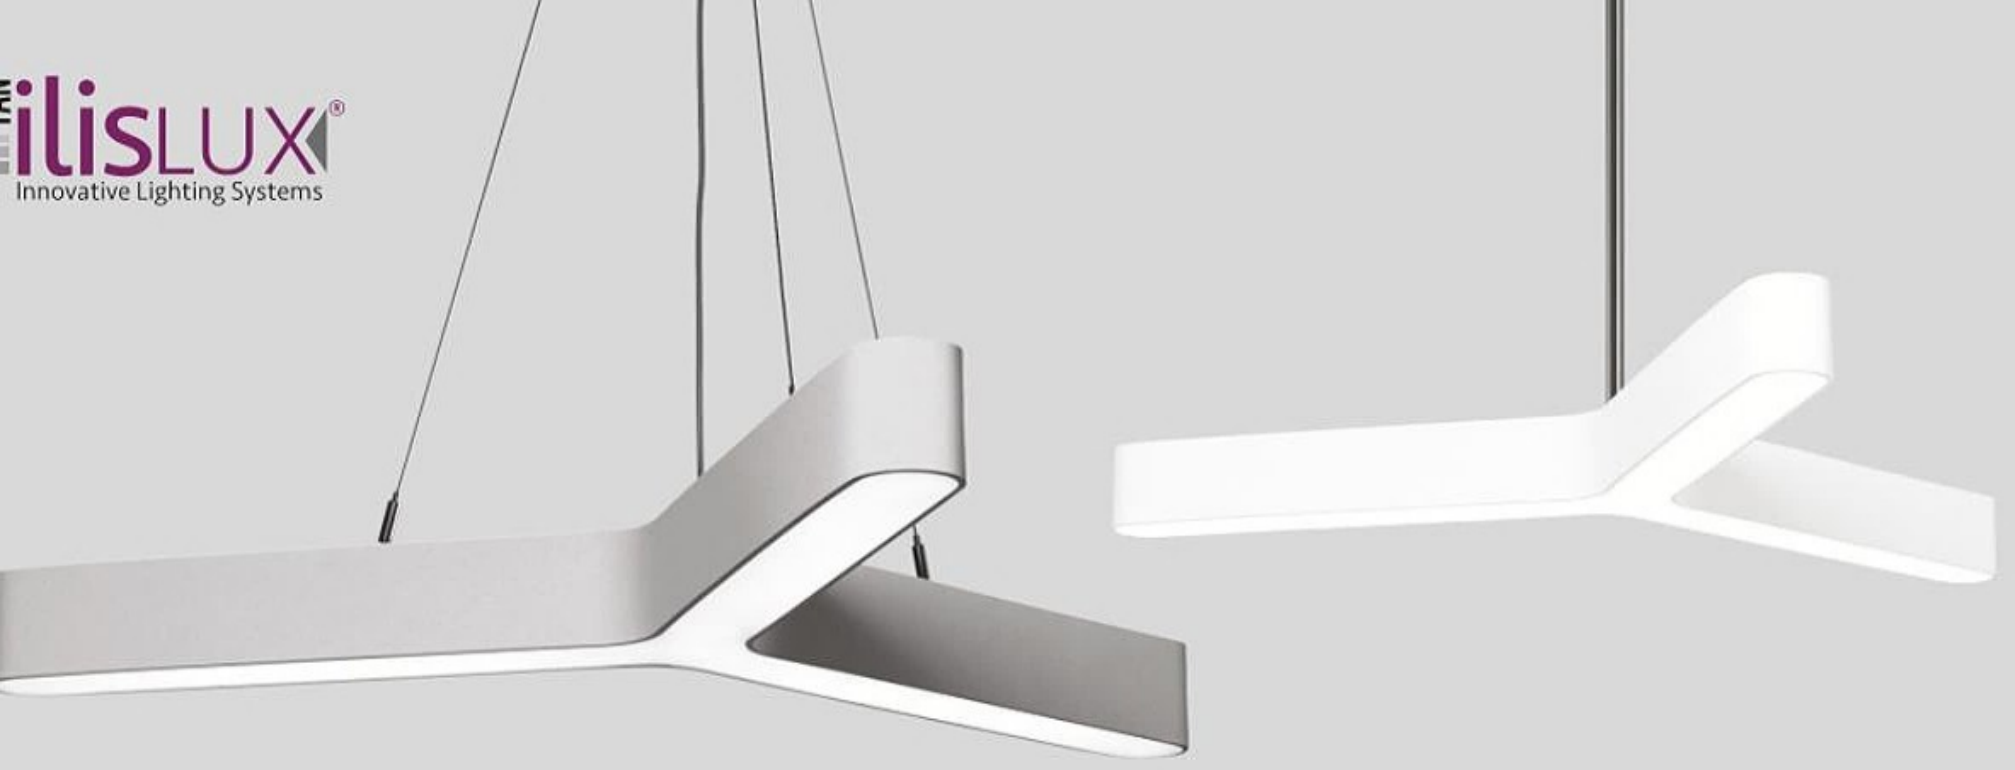

CODE : **50.060**

SMD LED Module

54W / 4000 lm.

2700K, 3000K, 4000K

Teknik Çizim / Technical drawing

CE IP20

Ral 9005 Ral 9006 Ral 9016

Tüm RAL seçenekleri / All colors available

Alüminyum gövde
LED driver
Yüksek geçirgenlikli opal pleksi
Yükseklik ayarı yapılabilen çelik askı teli
Elektrostatik toz boyalı

Aluminium body
LED driver
Opal PMMA diffuser
Steel wire for installation, which enables the
variation of the height of the luminary
Electrostatic coating

Çelik askı teli için çelik askı teli
Suspended application