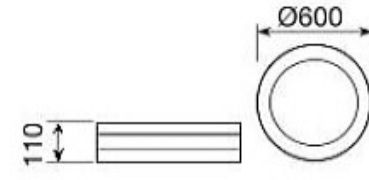

CODE : **50.110**

SMD LED Module

56W / 6328 lm.

2700K, 3000K, 4000K

Teknik Çizim / Technical drawing