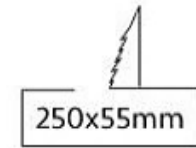

CE IP20

Ral 9005

Ral 9006

Ral 9016

Tüm RAL seçenekleri / All colors available