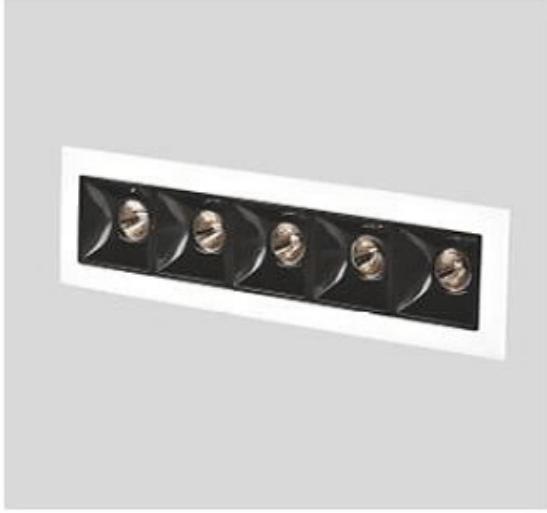

CODE : **11.604**

Power LED

4x2W / 960 lm.

2700K, 3000K, 4000K

Teknik Çizim / Technical drawing

38x128mm

CODE : **11.605**

Power LED