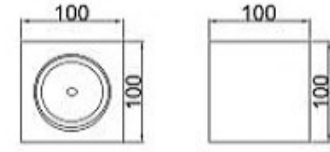

CODE : **40.201**

COB LED

12W / 1500 lm.

2700K, 3000K, 4000K

Teknik Çizim / Technical drawing