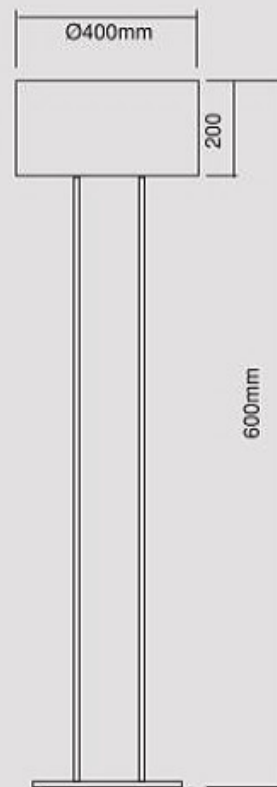

DKP gövde kaplama
Elektrostatik toz boyalı

DKP body covering
Electrostatic powder coating

E27

☐ Beyaz / White

☐ Gri / Gray

☐ Siyah / Black

IP20

KOD	LAMBA TİPİ
60.001	1x23W E27