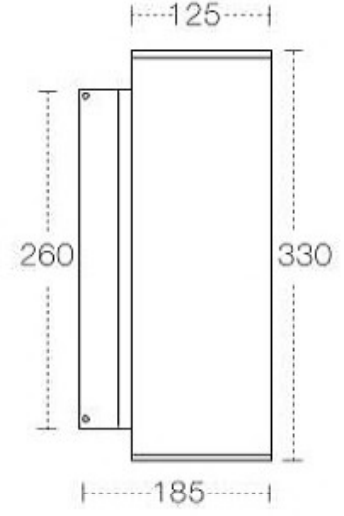

CODE : **70.013**

Teknik Çizim / Technical drawing

LED

15W / 950 lm.

2700K, 3000K, 4000K, 6500K

IP54

Ral 9005

Ral 9006

Ral 9016

• Tüm RAL seçenekleri / All colors available

Alüminyum gövde
Isıya dayanıklı cam
Elektrostatik toz boyalı

Aluminium body
Tempered glass
Electrostatic coating

CODE : **70.014**

Teknik Çizim / Technical drawing

LED

2x15W / 2x1950 lm.

2700K, 3000K, 4000K, 6500K

IP54

Ral 9005

Ral 9006

Ral 9016

• Tüm RAL seçenekleri / All colors available

Alüminyum gövde
Isıya dayanıklı cam
Elektrostatik toz boyalı

Aluminium body
Tempered glass
Electrostatic coating