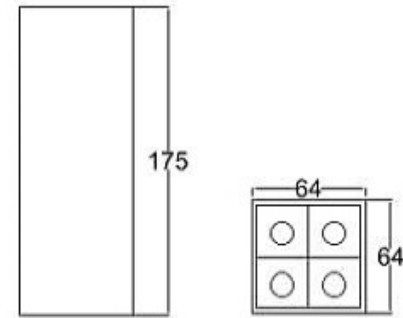

Teknik Çizim / Technical drawing

CODE : **40.066**

Power LED

8W / 960 lm.

2700K, 3000K, 4000K

Teknik Çizim / Technical drawing

CODE : **40.067**

Power LED