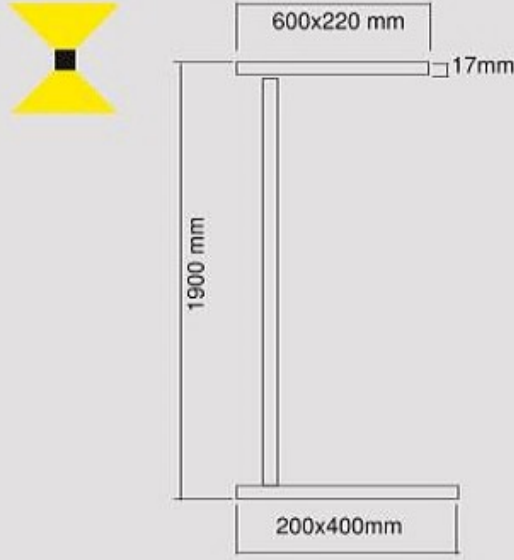

CODE : **60.002**

Teknik Çizim / Technical drawing

SMD LED

18W / 2200 lm.

2700K, 3000K, 4000K, 6500K

IP20

Ral 9005

Ral 9006

Ral 9016

• Tüm RAL seçenekleri / All colors available

Alüminyum gövde

Led driver

Özel taramalı pleksi

Elektrostatik toz boyalı

Direk-endirek aydınlatma

Opsiyonel Dali (isteğe bağlı)

Aluminium body

Led driver

Special scanning plexi

Direct-indirect lighting

Electrostatic coating

Optional Dali dim options