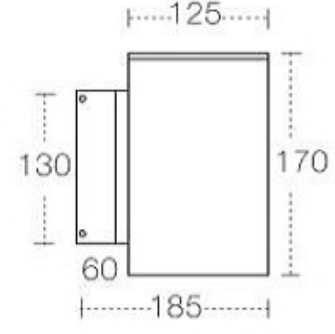

CODE : **70.014**

Teknik Çizim / Technical drawing

LED

2x15W / 2x1950 lm.

2700K, 3000K, 4000K, 6500K

IP54

Ral 9005

Ral 9006

Ral 9016

• Tüm RAL seçenekleri / All colors available

Alüminyum gövde
Isıya dayanıklı cam
Elektrostatik toz boyalı

Aluminium body
Tempered glass
Electrostatic coating