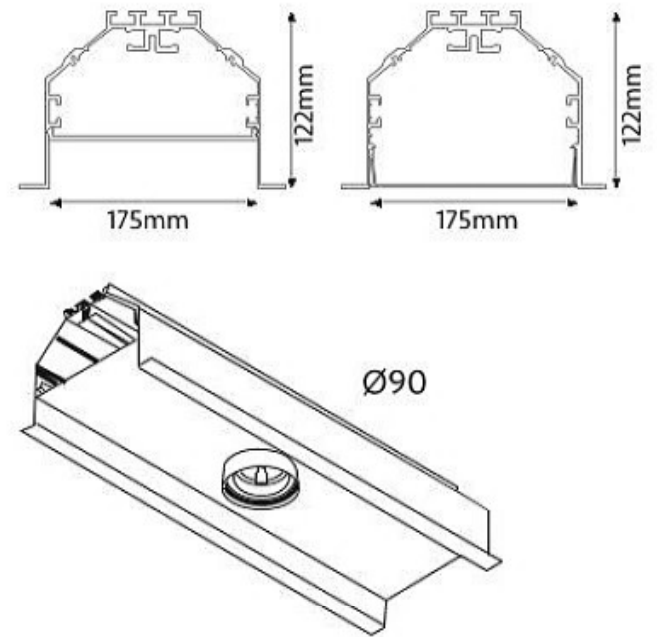

CE IP20

Ral 9005 Ral 9006 Ral 9016

Tüm RAL seçenekleri / All colors available

CODE : **10.201**

AR111 LED

15W / 100 lm

2700K, 3000K, 4000K

Alüminyum profil
Metal Gövde
Elektrostatik toz boyalı
Opsiyonel Dali (isteğe bağlı)

Aluminium profile
Metal body
Electrostatic coating
Optional Dali dim options

Teknik Çizim / Technical drawing