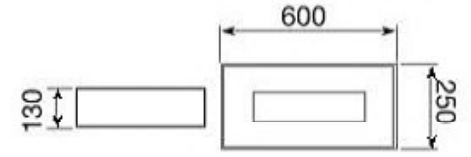

Ral 9005

Ral 9006

Ral 9016

• Tüm RAL seçenekleri / All colors available

Alüminyum gövde

Led driver

Işık geçirgenliği yüksek opal pleksi

Elektrostatik toz boyalı

Opsiyonel Dali (isteğe bağlı)

Aluminium body

Led driver

Opal PMMA difuser.

Electrostatic coating

Optional Dali dim options

CODE : **40.162**

SMD LED modül

65W / 7345 lm.

2700K, 3000K, 4000K

Teknik Çizim / Technical drawing