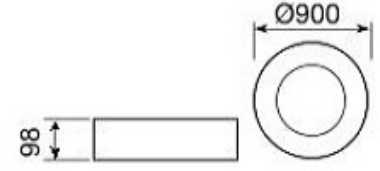

Teknik Çizim / Technical drawing

CODE : **40.097**

SMD LED modül

112W / 12256 lm.

2700K, 3000K, 4000K