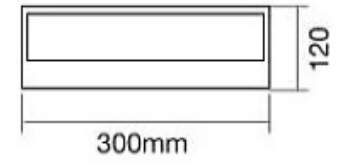

CODE : **30.060**

Teknik Çizim / Technical drawing

SMD LED

18W / 2200 lm.

2700K, 3000K, 4000K, 6500K

CODE : **30.061**

Teknik Çizim / Technical drawing

SMD LED

36W / 4400 lm.

2700K, 3000K, 4000K, 6500K

CE IP20

Ral 9005 Ral 9006 Ral 9016

Tüm RAL seçenekleri / All colors available

Alüminyum gövde
Kırılmaya dayanıklı temperli cam
Elektrostatik toz boyalı
Direk-endirek aydınlatma
Opsiyonel Dali (isteğe bağlı)

Aluminium body
Tempered glass
Direct-indirect lighting
Electrostatic coating
Optional Dali dim options