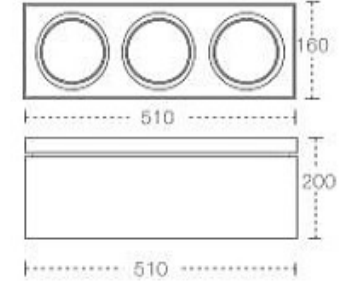

CODE : **40.012**

COB LED

36W / 4500 lm.

2700K, 3000K, 4000K

Teknik Çizim / Technical drawing