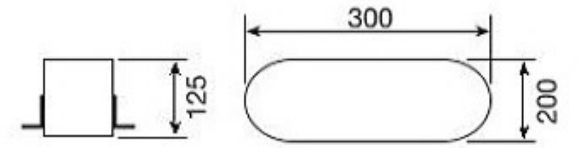

Ral 9005

Ral 9006

Ral 9016

• Tüm RAL seçenekleri / All colors available

Alüminyum gövde

Led driver

Işık geçirgenliği yüksek opal pleksi

Elektrostatik toz boyalı

Opsiyonel Dali (isteğe bağlı)

Aluminium body

Led driver

Opal PMMA difuser.

Electrostatic coating

Optional Dali dim options

CODE : **15.020**

SMD LED modül

13W / 1315 lm.

2700K, 3000K, 4000K

Teknik Çizim / Technical drawing