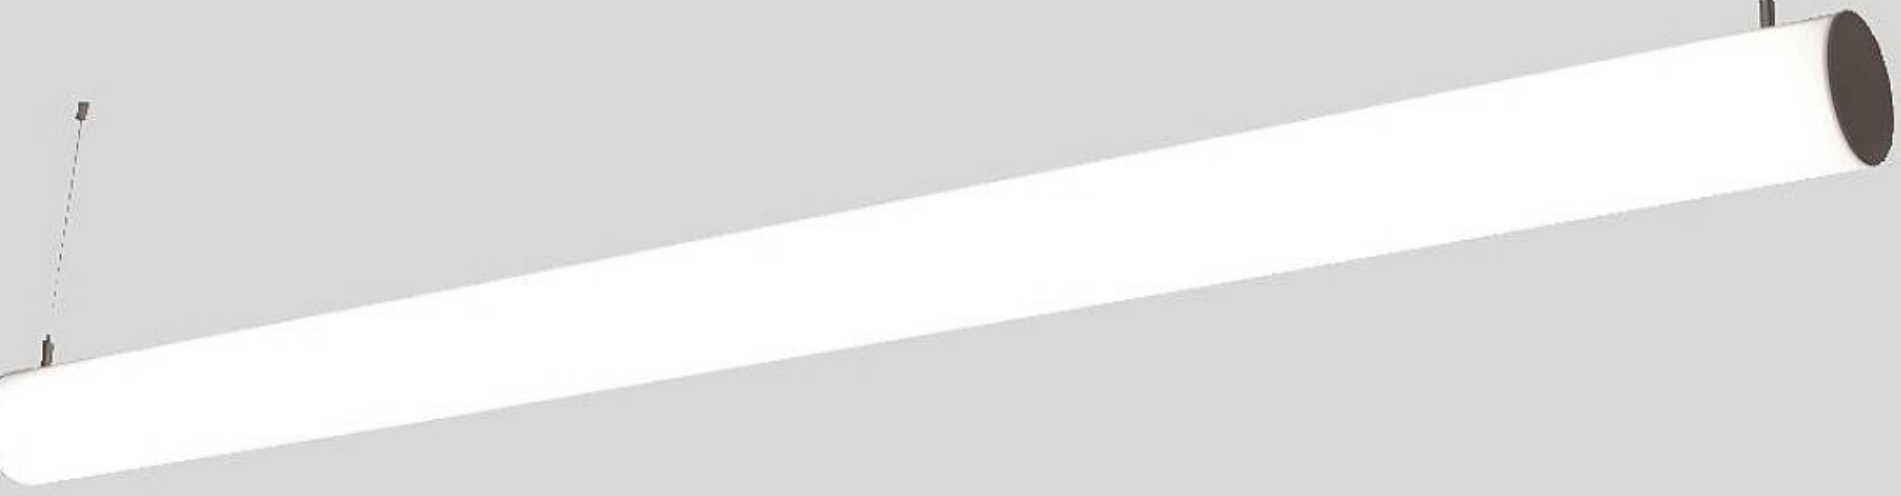

Ral 9005

Ral 9006

Ral 9016

• Tüm RAL seçenekleri / All colors available

Alüminyum profil
Led driver
Yuvarlak 6 metre kesintisiz polikarbon ışıklık
Yükseklik ayarı yapılabilen çelik askı teli
Elektrostatik toz boyalı

Aluminium profile
Led driver
Round 6 meters in seamless polycarbonaet skylight
Steel wire for installation, which enables the variation of the height of the luminary
Electrostatic coating

CODE : **50.050.57**

SMD LED Module

13W / 1430 lm.

2700K, 3000K, 4000K

Teknik Çizim / Technical drawing

CODE : **50.050.85**

SMD LED Module

19W / 2090 lm.

2700K, 3000K, 4000K

Teknik Çizim / Technical drawing

CODE : **50.050.113**

SMD LED Module

26W / 2860 lm.

2700K, 3000K, 4000K

Teknik Çizim / Technical drawing

CODE : **50.050.141**

SMD LED Module

32W / 3520 lm.

2700K, 3000K, 4000K

Teknik Çizim / Technical drawing