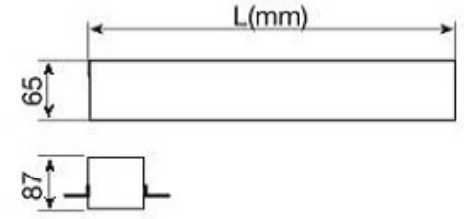

CODE : **15.201**

SMD LED modül

10W / 15W / 20 W / 25W

1200lm./1800 lm./2400 lm./3000 lm.

2700K, 3000K, 4000K

Teknik Çizim / Technical drawing

| Power | L      | DxE (mm) |
|-------|--------|----------|
| 10W   | 600mm  | 600x65   |
| 15W   | 900mm  | 900x65   |
| 20W   | 1200mm | 1200x65  |
| 25W   | 1500mm | 1500x65  |