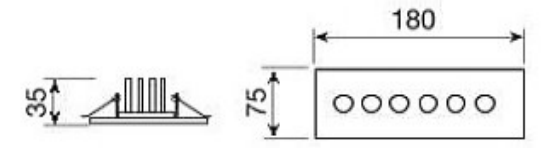

CODE : **SA 11.081**

Power LED

6x1W / 858 lm.

2700K, 3000K, 4000K

Paslanmaz gövde
Alüminyum led soğutucu
Led driver

Stainless steel body
Aluminium heatsink
Led driver

Teknik Çizim / Technical drawing