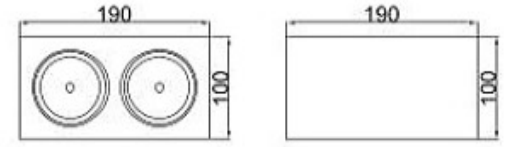

COB LED

24W / 3000 lm.

2700K, 3000K, 4000K

Teknik Çizim / Technical drawing

CODE : **40.203**

COB LED

36W / 4500 lm.

2700K, 3000K, 4000K