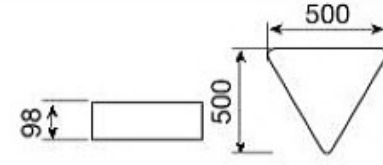

CODE : **50.171**

SMD LED modül

40W / 4520 lm.

2700K, 3000K, 4000K

Teknik Çizim / Technical drawing