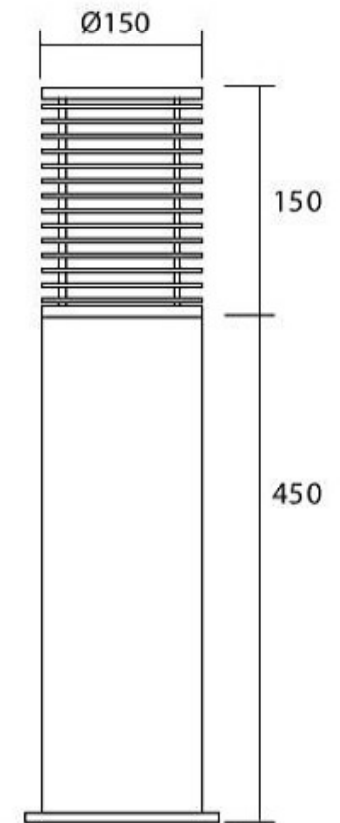

CODE : **70.002**

Teknik Çizim / Technical drawing

SMD LED

10W / 1300 lm.

2700K, 3000K, 4000K, 6500K

IP54

Ral 9005

Ral 9006

Ral 9016

• Tüm RAL seçenekleri / All colors available

Alüminyum gövde
Elektrostatik toz boyalı
Opal peksi

Aluminium body
Electrostatic coating
Opal plexiglass

CODE : **70.040**

Teknik Çizim / Technical drawing

E27

10W

IP54

Ral 9005

Ral 9006

Ral 9016

• Tüm RAL seçenekleri / All colors available

Alüminyum gövde
Elektrostatik toz boyalı
Şeffaf pleksi

Aluminium body
Electrostatic coating
Transparent plexi