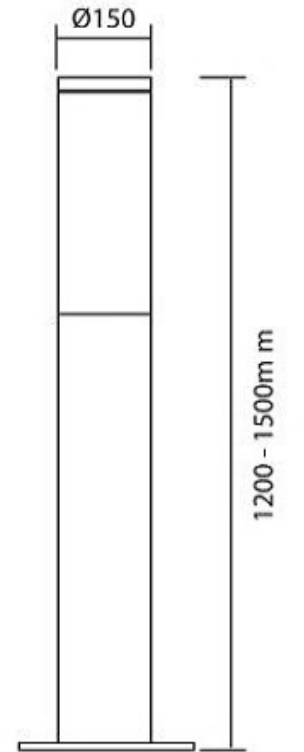

CODE : **70.005**

Teknik Çizim / Technical drawing

E27

10W

IP54

Ral 9005

Ral 9006

Ral 9016

• Tüm RAL seçenekleri / All colors available

Alüminyum gövde
Elektrostatik toz boyalı
Şeffaf pleksi

Aluminium body
Electrostatic coating
Transparent plexi

CODE : **70.040**

Teknik Çizim / Technical drawing

E27

10W

IP54

Ral 9005

Ral 9006

Ral 9016

• Tüm RAL seçenekleri / All colors available

Alüminyum gövde
Elektrostatik toz boyalı
Opal peksi

Aluminium body
Electrostatic coating
Opal plexiglass