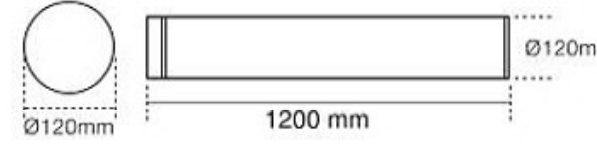

2700K, 3000K, 4000K

Teknik Çizim / Technical drawing

CODE : **50.050.113**

SMD LED Module

26W / 2860 lm.

2700K, 3000K, 4000K

Teknik Çizim / Technical drawing

CODE : **50.050.141**