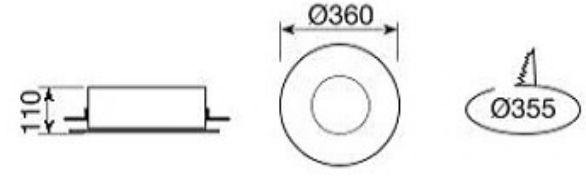

Alüminyum gövde
Led driver
Işık geçirgenliği yüksek opal pleksi
Elektrostatik toz boyalı
Opsiyonel Dali (isteğe bağlı)

Aluminium body
Led driver
Opal PMMA difuser.
Electrostatic coating
Optional Dali dim options

IP20

Ral 9005

Ral 9006

Ral 9016

• Tüm RAL seçenekleri / All colors available