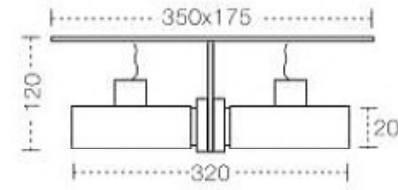

2700K, 3000K, 4000K

Teknik Çizim / Technical drawing

CODE : **40.222**

GU10 LED

2x5.5W / 2x370 lm.

2700K, 3000K, 4000K

Teknik Çizim / Technical drawing

CODE : **40.223**