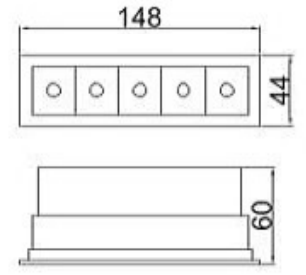

CODE : **11.605**

Power LED

5x2W / 1200 lm.

2700K, 3000K, 4000K

Teknik Çizim / Technical drawing

140x38mm