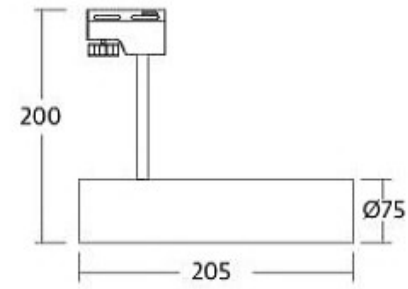

CE IP20

Ral 9005 Ral 9006 Ral 9016

Tüm RAL seçenekleri / All colors available

CODE : **20.010**

COB LED

14W / 1800 lm.

2700K, 3000K, 4000K

Alüminyum enjeksiyon gövde
Alüminyum led soğutucu
Led driver
Isıya dayanıklı cam
Yüksek saflıkta alüminyum reflektör
Dar, orta ve geniş açılı reflektör seçeneği
Elektrostatik toz boyalı

Die-cast aluminium body
Aluminium heatsink
Led driver
Tempered glass
High purity aluminium reflector
Narrow, Medium and Wide angle reflectors
Electrostatic coating

Teknik Çizim / Technical drawing

CE IP20

Ral 9005 Ral 9006 Ral 9016

Tüm RAL seçenekleri / All colors available

CODE : **20.020**

COB LED

20W / 2800 - 30W / 4200 lm

2700K, 3000K, 4000K, 6000K

Alüminyum enjeksiyon gövde
Alüminyum led soğutucu
Led driver
Isıya dayanıklı cam
Yüksek saflıkta alüminyum reflektör
Dar, orta ve geniş açılı reflektör seçeneği
Elektrostatik toz boyalı

Die-cast aluminium body
Aluminium heatsink
Led driver
Tempered glass
High purity aluminium reflector
Narrow, Medium and Wide angle reflectors
Electrostatic coating

Teknik Çizim / Technical drawing