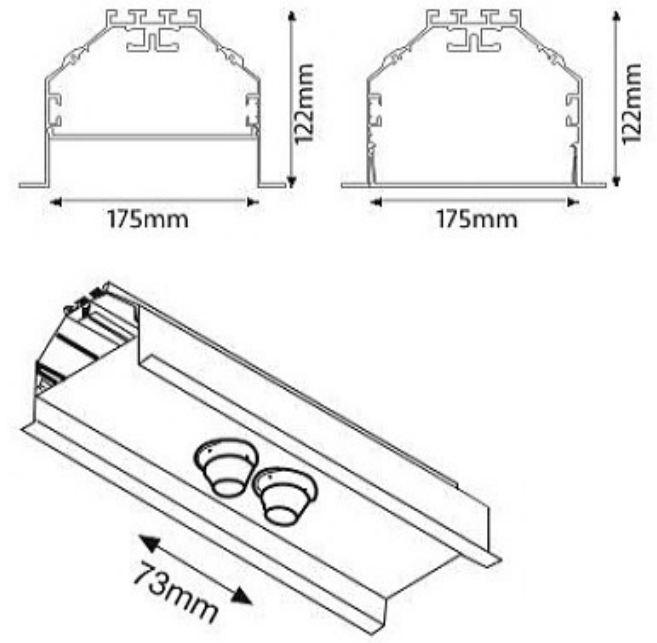

CE IP20

Ral 9005 Ral 9006 Ral 9016

Tüm RAL seçenekleri / All colors available

CODE : **10.200**

GU10 LED

5.5W / 370 lm

2700K, 3000K, 4000K

Alüminyum profil
Metal Gövde
Elektrostatik toz boyalı
Opsiyonel Dali (isteğe bağlı)

Aluminium profile
Metal body
Electrostatic coating
Optional Dali dim options

Teknik Çizim / Technical drawing