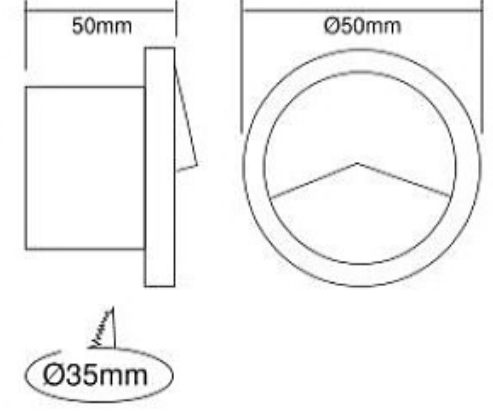

CODE : **70.082**

Teknik Çizim / Technical drawing

LED

1W / 143 lm.

2700K, 3000K, 4000K, 6500K

IP54

Ral 9005

Ral 9006

Ral 9016

• Tüm RAL seçenekleri / All colors available

Alüminyum gövde
Elektrostatik toz boyalı

Aluminium body
Electrostatic coating