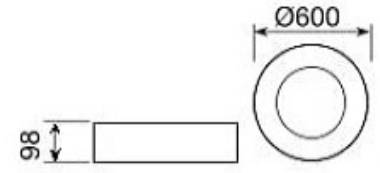

Teknik Çizim / Technical drawing

CODE : **40.096**

SMD LED modül

84W / 9492 lm.

2700K, 3000K, 4000K