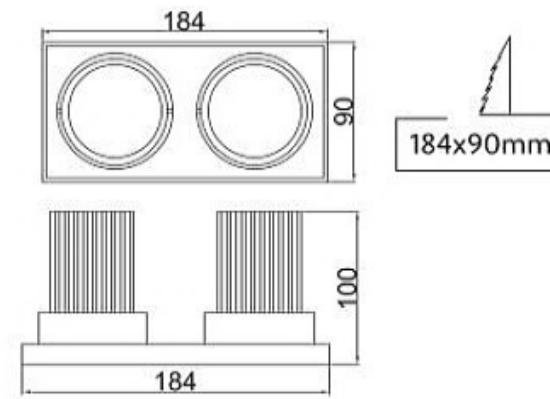

□ CE IP20

Ral 9005 Ral 9006 Ral 9016

• Tüm RAL seçenekleri / All colors available