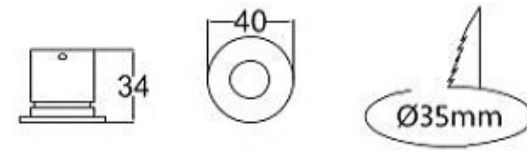

CODE : **SA 10.300**

COB LED modül

2W / 200 lm.

2700K, 3000K, 4000K

Alüminyum enjeksiyon gövde
Alüminyum led soğutucu
Led driver
Elektrostatik toz boyalı

Die-cast aluminium body
Aluminium heatsink
Led driver
Electrostatic coating

Teknik Çizim / Technical drawing