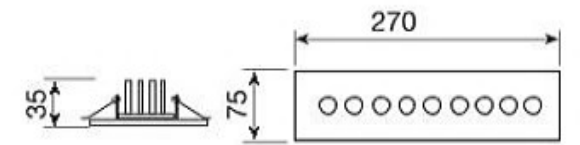

CE IP20

Ral 9005

Ral 9006

Ral 9016

Tüm RAL seçenekleri / All colors available