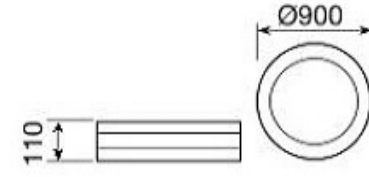

CODE : **50.111**

SMD LED Module

80W / 9040 lm.

2700K, 3000K, 4000K

Teknik Çizim / Technical drawing