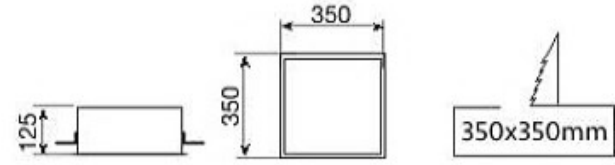

CODE : **15.011**

SMD LED modül

18W / 1820 lm.

2700K, 3000K, 4000K

Teknik Çizim / Technical drawing