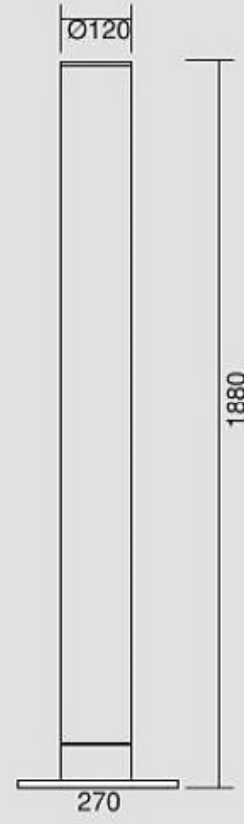

Alüminyum gövde
Akrilik pleksi
Elektrostatik toz boyalı

Aluminium body
Acrylic plexi
Electrostatic powder coating

☐ Beyaz / White
☐ Gri / Gray
☐ Siyah / Black

IP20

KOD	LAMBA TİPİ	
60.060	63W	7560 lm