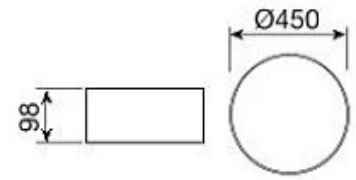

CODE : **40.041**

SMD LED modül

27W / 3051 lm.

2700K, 3000K, 4000K

Teknik Çizim / Technical drawing