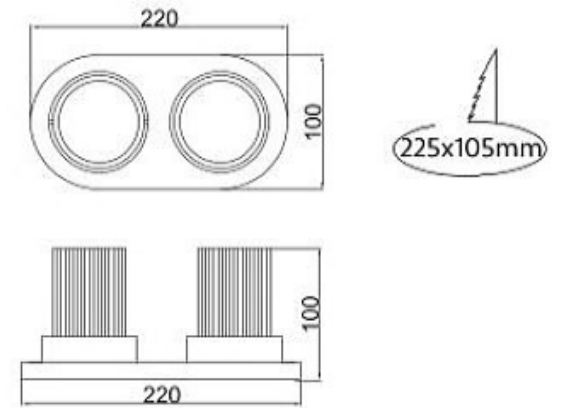

CE IP20

Ral 9005 Ral 9006 Ral 9016

Tüm RAL seçenekleri / All colors available

CODE : **TRM 15.082**

COB LED modül

16W / 2000 lm.

2700K, 3000K, 4000K

Alüminyum enjeksiyon gövde
Alüminyum led soğutucu
Led driver
Isıya dayanıklı cam
Yüksek saflıkta alüminyum reflektör
Dar, orta ve geniş açılı reflektör seçeneği
Elektrostatik toz boyalı

Die-cast aluminium body
Aluminium heatsink
Led driver
Tempered glass
High purity aluminium reflector
Narrow, Medium and Wide angle reflectors
Electrostatic coating

Teknik Çizim / Technical drawing