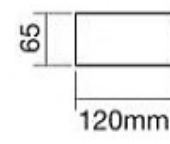

CODE : **30.060**

Teknik Çizim / Technical drawing

SMD LED

18W / 2200 lm.

2700K, 3000K, 4000K, 6500K