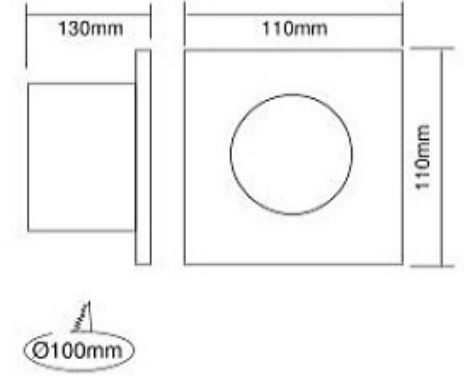

CODE : **70.090**

SMD LED Modul

1x3W / 429 lm.

2700K, 3000K, 4000K, 6500K

IP54

Ral 9005

Ral 9006

Ral 9016

• Tüm RAL seçenekleri / All colors available

Alüminyum gövde
Paslanmaz çelik çerçeve
Isıya dayanıklı cam
Elektrostatik toz boyalı

Aluminium body
Stainless steel frame
Tempered glass
Electrostatic coating

Teknik Çizim / Technical drawing