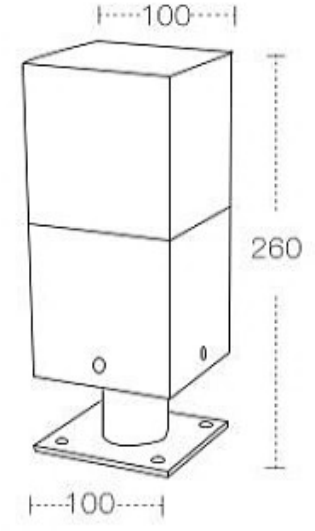

CODE : **70.040**

Teknik Çizim / Technical drawing

E27

10W

IP54

Ral 9005

Ral 9006

Ral 9016

• Tüm RAL seçenekleri / All colors available

Alüminyum gövde
Elektrostatik toz boyalı
Şeffaf pleksi

Aluminium body
Electrostatic coating
Transparent plexi