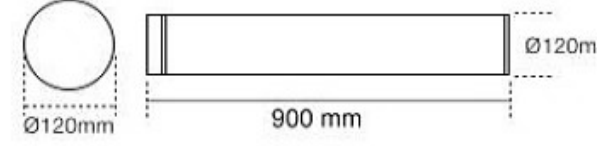

2700K, 3000K, 4000K

Teknik Çizim / Technical drawing

CODE : **50.050.113**

SMD LED Module

26W / 2860 lm.

2700K, 3000K, 4000K

Teknik Çizim / Technical drawing

CODE : **50.050.141**