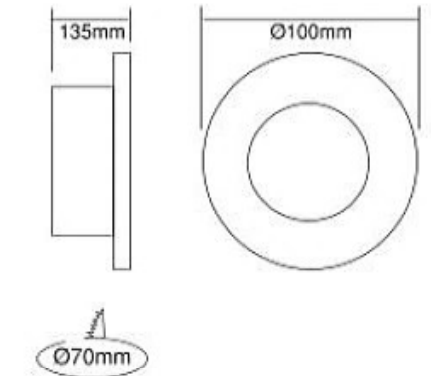

CODE : **70.091**

SMD LED Modul

1x3W / 429 lm.

2700K, 3000K, 4000K, 6500K

IP54

Ral 9005

Ral 9006

Ral 9016

• Tüm RAL seçenekleri / All colors available

Alüminyum gövde
Paslanmaz çelik çerçeve
Isıya dayanıklı cam
Elektrostatik toz boyalı

Aluminium body
Stainless steel frame
Tempered glass
Electrostatic coating

Teknik Çizim / Technical drawing