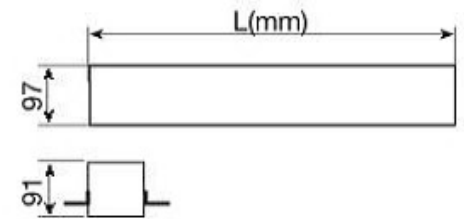

CODE : **15.202**

SMD LED modül

10W / 15W / 20 W / 25W

1200lm./1800 lm./2400 lm./3000 lm.

2700K, 3000K, 4000K

Teknik Çizim / Technical drawing

| Power | L      | DxE (mm) |
|-------|--------|----------|
| 10W   | 600mm  | 600x97   |
| 15W   | 900mm  | 900x97   |
| 20W   | 1200mm | 1200x97  |
| 25W   | 1500mm | 1500x97  |