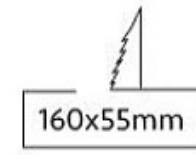

CODE : **SA 11.081**

Power LED

6x1W / 858 lm.

2700K, 3000K, 4000K

Paslanmaz gövde
Alüminyum led soğutucu
Led driver

Stainless steel body
Aluminium heatsink
Led driver

Teknik Çizim / Technical drawing