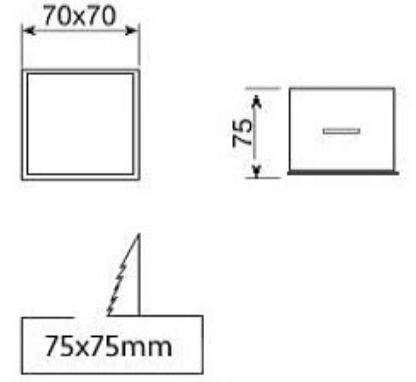

CODE : **SA 15.046**

COB LED modül

8W 1000 lm.

2700K, 3000K, 4000K

Alüminyum enjeksiyon gövde
Alüminyum led soğutucu
Led driver
Yüksek saflıkta alüminyum reflektör
Dar, orta ve geniş açılı reflektör seçeneği
Elektrostatik toz boyalı

Die-cast aluminium body
Aluminium heatsink
Led driver
High purity aluminium reflector
Narrow, Medium and Wide angle reflectors
Electrostatic coating

Teknik Çizim / Technical drawing