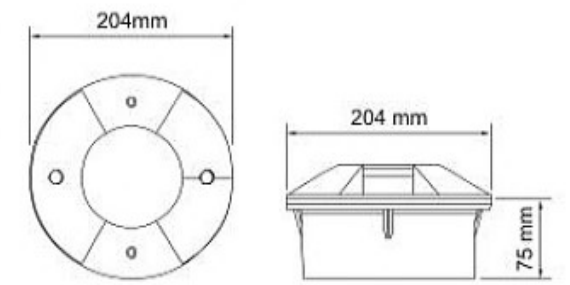

CE IP68

Ral 9005 Ral 9006

Tüm RAL seçenekleri / All colors available

CODE : **70.2042**

Power LED

2x3W / 2x459 lm

2700K, 3000K, 4000K, 6500K

Polyol RIM gövde
Opal & Şeffaf PMMA
Uzun ömürlü paslanma yapmayan Polyol
RIM teknolojisi ile üretilmiştir.

Polyol RIM body.
Opal & Transparent PMMA
It is produced with Polyol RIM technology
which does not make long lasting
corrosion.

Teknik Çizim / Technical drawing

CE IP68

Ral 9005 Ral 9006

Tüm RAL seçenekleri / All colors available

CODE : **70.2044**

Power LED

4x1W / 4x153 lm

2700K, 3000K, 4000K, 6500K

Polyol RIM gövde
Opal & Şeffaf PMMA
Uzun ömürlü paslanma yapmayan Polyol
RIM teknolojisi ile üretilmiştir.

Polyol RIM body.
Opal & Transparent PMMA
It is produced with Polyol RIM technology
which does not make long lasting
corrosion.

Teknik Çizim / Technical drawing