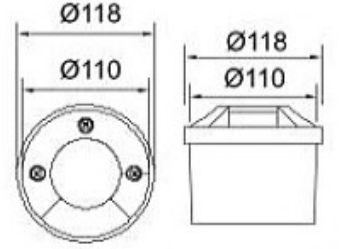

□ CE IP68

Ral 9005

Ral 9006

• Tüm RAL seçenekleri / All colors available

CODE : **70.1181**

Teknik Çizim / Technical drawing

SMD LED Modul

4.2W / 600 lm

2700K, 3000K, 4000K, 6500K

Polyol RIM gövde
Opal & Şeffaf PMMA
Uzun ömürlü paslanma yapmayan Polyol RIM teknolojisi ile üretilmiştir.

Polyol RIM body.
Opal & Transparent PMMA
It is produced with Polyol RIM technology which does not make long lasting corrosion.

□ CE IP68

Ral 9005

Ral 9006

• Tüm RAL seçenekleri / All colors available

CODE : **70.1182**

Teknik Çizim / Technical drawing

SMD LED Modul

4.2W // 600 lm

2700K, 3000K, 4000K, 6500K

Polyol RIM gövde
Opal & Şeffaf PMMA
Uzun ömürlü paslanma yapmayan Polyol RIM teknolojisi ile üretilmiştir.

Polyol RIM body.
Opal & Transparent PMMA
It is produced with Polyol RIM technology which does not make long lasting corrosion.

□ CE IP68

Ral 9005

Ral 9006

• Tüm RAL seçenekleri / All colors available

CODE : **70.1184**

Teknik Çizim / Technical drawing

SMD LED Modul

4.2W // 600 lm

2700K, 3000K, 4000K, 6500K

Polyol RIM gövde
Opal & Şeffaf PMMA
Uzun ömürlü paslanma yapmayan Polyol RIM teknolojisi ile üretilmiştir.

Polyol RIM body.
Opal & Transparent PMMA
It is produced with Polyol RIM technology which does not make long lasting corrosion.