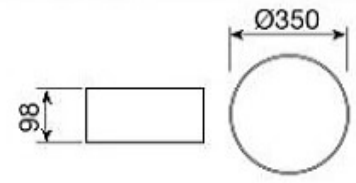

Sarkıt uygulaması için çelik askı teli
Suspended application

CODE : **40.040**

SMD LED modül

22W / 2486 lm.

2700K, 3000K, 4000K

Teknik Çizim / Technical drawing