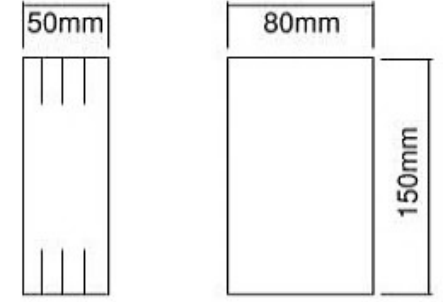

CODE : **70.063**

Power LED

2x1W / 2x143 lm.

2700K, 3000K, 4000K, 6500K

IP54

Ral 9005

Ral 9006

Ral 9016

• Tüm RAL seçenekleri / All colors available

Alüminyum gövde
Elektrostatik toz boyalı

DKP body
Electrostatic coating

Teknik Çizim / Technical drawing