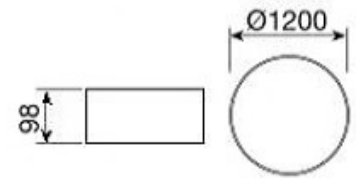

CODE : **40.044**

SMD LED modül

150W / 16950 lm.

2700K, 3000K, 4000K

Teknik Çizim / Technical drawing