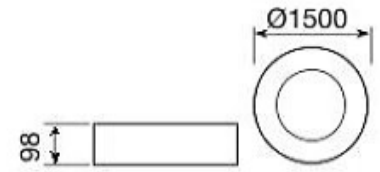

Ral 9005

Ral 9006

Ral 9016

• Tüm RAL seçenekleri / All colors available

Alüminyum gövde
Led driver
Işık geçirgenliği yüksek opal pleksi
Elektrostatik toz boyalı
Opsiyonel Dali (isteğe bağlı)

Aluminium body
Led driver
Opal PMMA difuser.
Electrostatic coating
Optional Dali dim options

Sarkıt uygulaması için çelik askı teli
Suspended application

CODE : **40.095**

SMD LED modül

56W / 6228 lm.

2700K, 3000K, 4000K

Teknik Çizim / Technical drawing

CODE : **40.096**

SMD LED modül

84W / 9492 lm.

2700K, 3000K, 4000K

Teknik Çizim / Technical drawing

CODE : **40.097**

SMD LED modül

112W / 12256 lm.

2700K, 3000K, 4000K

Teknik Çizim / Technical drawing

CODE : **40.098**

SMD LED modül

140W / 15820 lm.

2700K, 3000K, 4000K