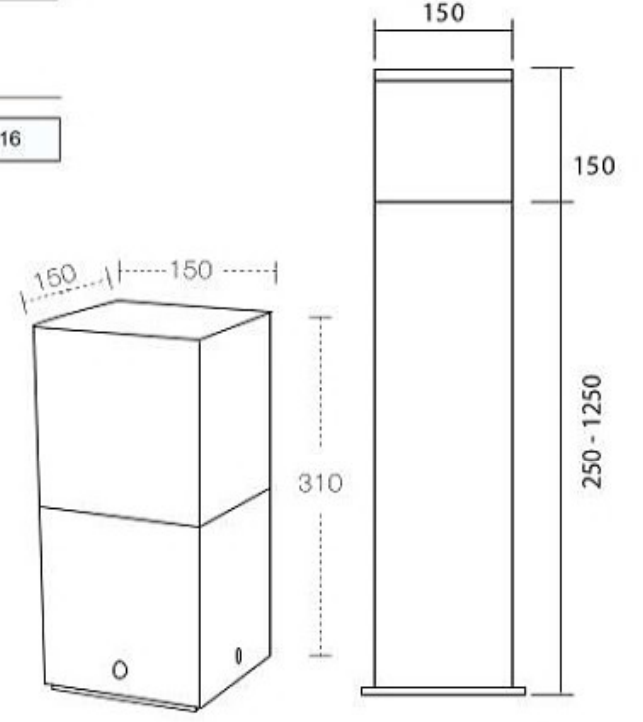

CODE : **70.055**

Teknik Çizim / Technical drawing

E27

10W

IP54

Ral 9005

Ral 9006

Ral 9016

• Tüm RAL seçenekleri / All colors available

DKP gövde
Elektrostatik toz boyalı
Opal peksi

DKP body
Electrostatic coating
Opal plexiglass

CODE : **70.051**

Teknik Çizim / Technical drawing

E27

10W

IP54

Ral 9005

Ral 9006

Ral 9016

• Tüm RAL seçenekleri / All colors available

DKP & Alüminyum gövde
Elektrostatik toz boyalı
Opal peksi

DKP & Aluminium body
Electrostatic coating
Opal plexiglass