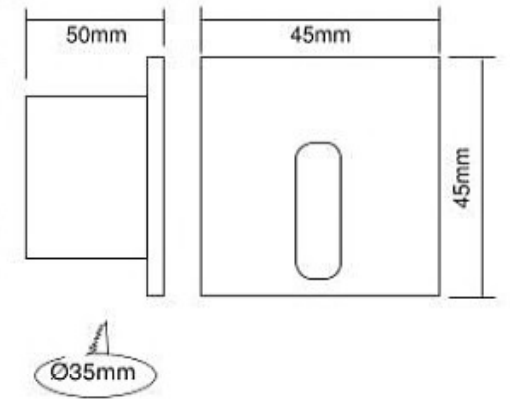

CODE : **70.080**

Teknik Çizim / Technical drawing

LED

1W / 143 lm.

2700K, 3000K, 4000K, 6500K

IP44

Ral 9005

Ral 9006

Ral 9016

• Tüm RAL seçenekleri / All colors available

Alüminyum gövde
Opal pleksiglas
Elektrostatik toz boyalı

Aluminium body
Opal plexiglass
Electrostatic coating

CODE : **70.082**

Teknik Çizim / Technical drawing

LED

1W / 143 lm.

2700K, 3000K, 4000K, 6500K

IP54

Ral 9005

Ral 9006

Ral 9016

• Tüm RAL seçenekleri / All colors available

Alüminyum gövde
Elektrostatik toz boyalı

Aluminium body
Electrostatic coating

CODE : **70.083**

Teknik Çizim / Technical drawing

LED

1W / 143 lm.

2700K, 3000K, 4000K, 6500K

IP54

Ral 9005

Ral 9006

Ral 9016

• Tüm RAL seçenekleri / All colors available

Alüminyum gövde
Elektrostatik toz boyalı

Aluminium body
Electrostatic coating