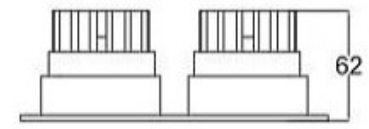

CE IP20

Ral 9005

Ral 9006

Ral 9016

Tüm RAL seçenekleri / All colors available

CODE : **SA 10.410**

COB LED modül

2x10W / 2x1200 lm.

2700K, 3000K, 4000K

Alüminyum enjeksiyon gövde

Alüminyum led soğutucu

Led driver

Yüksek saflıkta alüminyum reflektör

Dar, orta ve geniş açılı reflektör seçeneği

Elektrostatik toz boyalı

Die-cast aluminium body

Aluminium heatsink

Led driver

High purity aluminium reflector

Narrow, Medium and Wide angle reflectors

Electrostatic coating

Teknik Çizim / Technical drawing