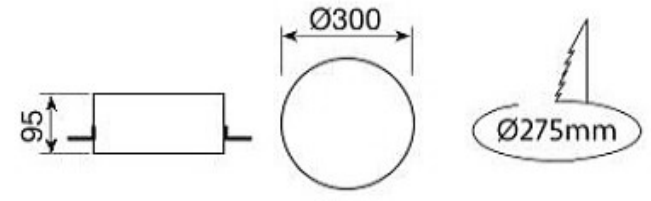

• Tüm RAL seçenekleri / All colors available

DKP gövde
Led driver
Işık geçirgenliği yüksek opal pleksi
Elektrostatik toz boyalı
Opsiyonel Dali (isteğe bağlı)

DKP steel body
Led driver
Opal PMMA difuser.
Electrostatic coating
Optional Dali dim options

CODE : **10.300**

SMD LED modül
15W / 1520 lm.
2700K, 3000K, 4000K

Teknik Çizim / Technical drawing