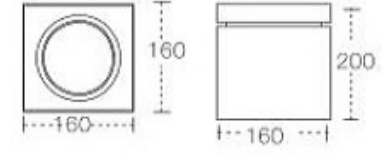

CODE : **40.010**

COB LED

12W / 1500 lm.

2700K, 3000K, 4000K

Teknik Çizim / Technical drawing