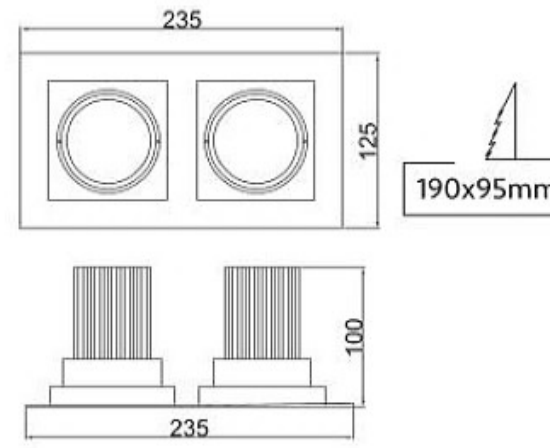

CODE : **TRM 15.046**

COB LED modül

8W / 1000 lm.

2700K, 3000K, 4000K

Alüminyum enjeksiyon gövde
Alüminyum led soğutucu
Led driver
Isıya dayanıklı cam
Yüksek saflıkta alüminyum reflektör
Dar, orta ve geniş açılı reflektör seçeneği
Elektrostatik toz boyalı

Die-cast aluminium body
Aluminium heatsink
Led driver
Tempered glass
High purity aluminium reflector
Narrow, Medium and Wide angle reflectors
Electrostatic coating

Teknik Çizim / Technical drawing