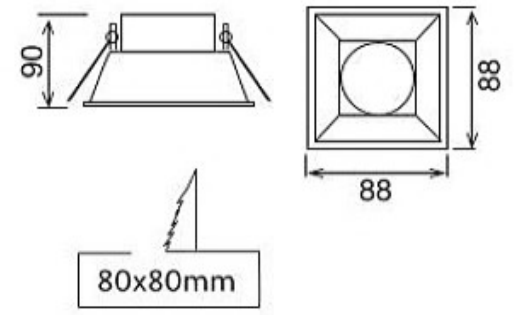

CODE : **SA 10.425**

GU10 LED

5.5W / 370 lm.

2700K, 3000K, 4000K

Alüminyum enjeksiyon gövde
Dar, orta ve geniş açılı reflektör seçeneği
Elektrostatik toz boyalı

Die-cast aluminium body
Narrow, Medium and Wide angle reflectors
Electrostatic coating

Teknik Çizim / Technical drawing