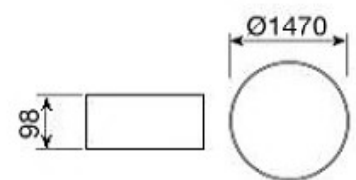

CODE : **40.045**

SMD LED modül

200W / 22600 lm.

2700K, 3000K, 4000K

Teknik Çizim / Technical drawing