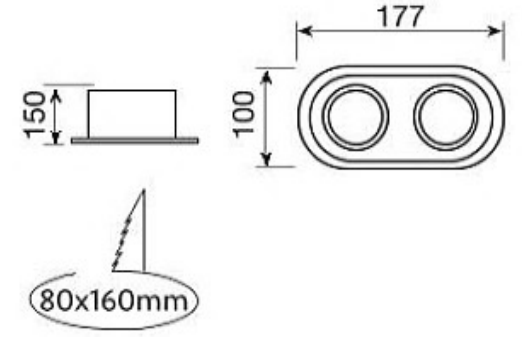

IP20

Ral 9005

Ral 9006

Ral 9016

• Tüm RAL seçenekleri / All colors available