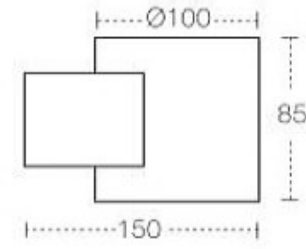

CE IP40

Ral 9005 Ral 9006 Ral 9016

Tüm RAL seçenekleri / All colors available

CODE : **30.020**

Teknik Çizim / Technical drawing

SMD LED modul

12W / 1200 lm.

2700K, 3000K, 4000K