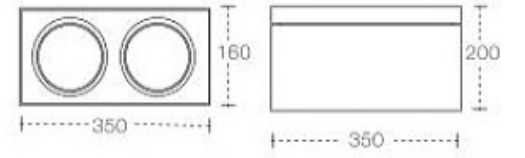

COB LED

24W / 3000 lm.

2700K, 3000K, 4000K

Teknik Çizim / Technical drawing

CODE : **40.012**

COB LED

36W / 4500 lm.

2700K, 3000K, 4000K