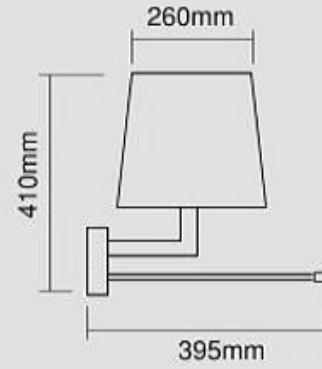

□ Beyaz / White
□ Gri / Gray
■ Siyah / Black

F IP20

KOD	LAMBA TİPİ
60.111	1x18W + 1W Power Led E27+LED