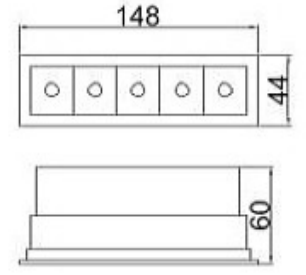

CODE : **11.604**

Power LED

4x2W / 960 lm.

2700K, 3000K, 4000K

Teknik Çizim / Technical drawing

38x128mm

CODE : **11.605**

Power LED