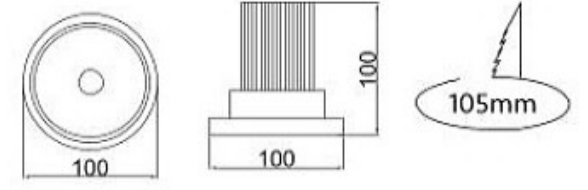

CE IP20

Ral 9005 Ral 9006 Ral 9016

Tüm RAL seçenekleri / All colors available

CODE : **TRM 15.081**

COB LED modül

8W / 1000 lm.

2700K, 3000K, 4000K

Alüminyum enjeksiyon gövde
Alüminyum led soğutucu
Led driver
Isıya dayanıklı cam
Yüksek saflıkta alüminyum reflektör
Dar, orta ve geniş açılı reflektör seçeneği
Elektrostatik toz boyalı

Die-cast aluminium body
Aluminium heatsink
Led driver
Tempered glass
High purity aluminium reflector
Narrow, Medium and Wide angle reflectors
Electrostatic coating

Teknik Çizim / Technical drawing