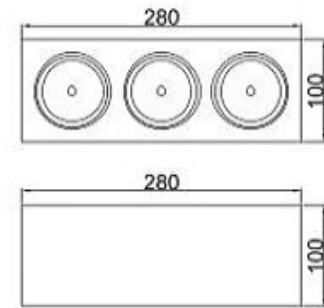

CODE : **40.203**

COB LED

36W / 4500 lm.

2700K, 3000K, 4000K

Teknik Çizim / Technical drawing