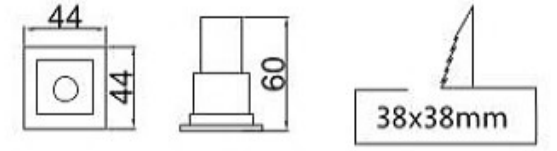

CODE : **11.601**

Power LED

2W / 240 lm.

2700K, 3000K, 4000K

Teknik Çizim / Technical drawing

CODE : **11.602**

Power LED

2x2W / 480 lm.