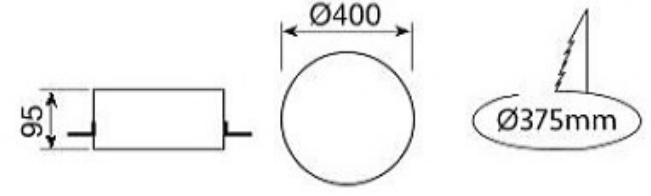

CODE : **10.301**

SMD LED modül
18W / 1820 lm.
2700K, 3000K, 4000K

Teknik Çizim / Technical drawing