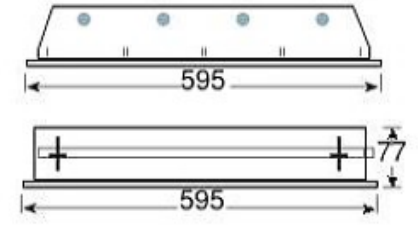

CODE : **10.162**

SMD LED

40W / 4800 lm.

2700K, 3000K, 4000K

Teknik Çizim / Technical drawing