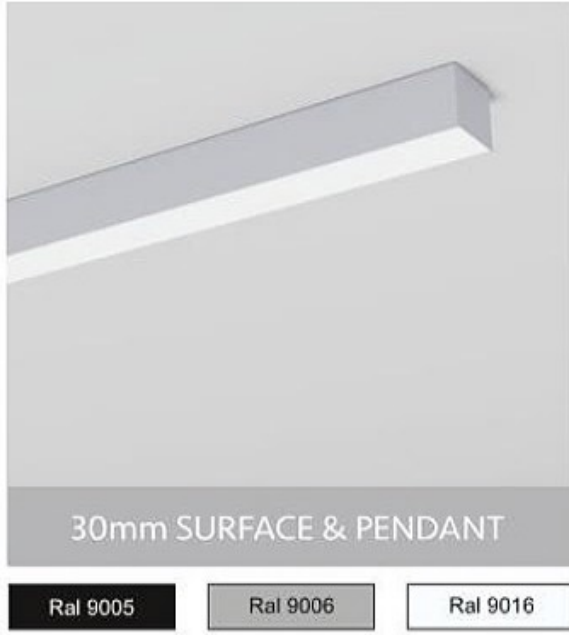

• Tüm RAL seçenekleri / All colors available

SYS. POWER	COLOR TEMP.	LUM.FLUX	L(mm)
18W	3000K	2200 LM	570 mm
	4000K	2400 LM	
27W	3000K	3300 LM	850 mm
	4000K	3500 LM	
36W	3000K	4400 LM	1150 mm
	4000K	4600 LM	
45W	3000K	5400 LM	1410 mm
	4000K	5600 LM	

CODE : **54.050** LINEAR