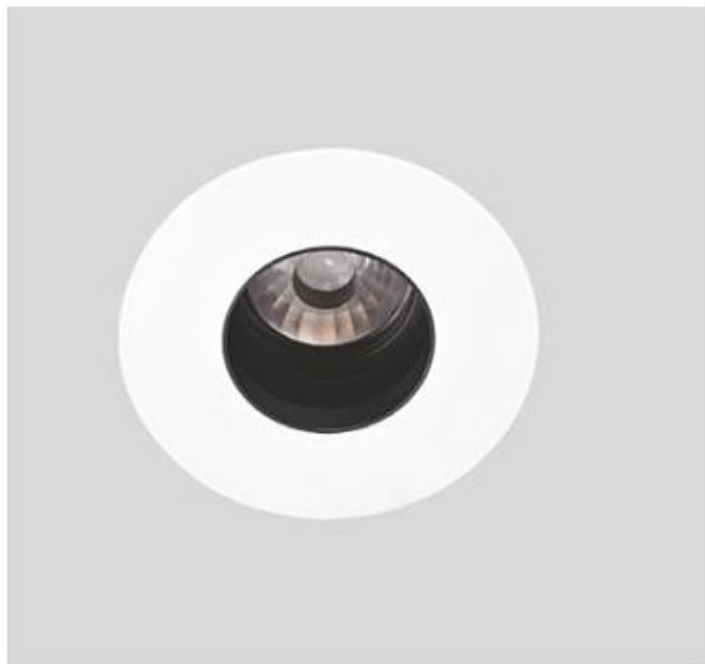

□ CE V IP20

Ral 9005

Ral 9006

Ral 9016

• Tüm RAL seçenekleri / All colors available

CODE : **SA 15.300**

COB LED modül

10W / 1200 lm.

2700K, 3000K, 4000K

Alüminyum enjeksiyon gövde
Alüminyum led soğutucu
Led driver
Yüksek saflıkta alüminyum reflektör
Dar, orta ve geniş açılı reflektör seçeneği
Elektrostatik toz boyalı

Die-cast aluminium body
Aluminium heatsink
Led driver
High purity aluminium reflector
Narrow, Medium and Wide angle reflectors
Electrostatic coating

Teknik Çizim / Technical drawing