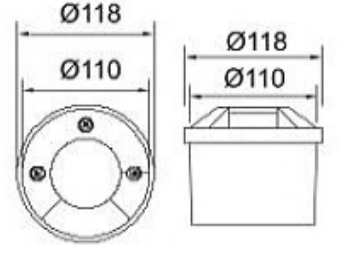

□ CE IP68

Ral 9005

Ral 9006

• Tüm RAL seçenekleri / All colors available

CODE : **70.1181**

Teknik Çizim / Technical drawing

SMD LED Modul

4.2W / 600 lm

2700K, 3000K, 4000K, 6500K

Polyol RIM gövde
Opal & Şeffaf PMMA
Uzun ömürlü paslanma yapmayan Polyol RIM teknolojisi ile üretilmiştir.

Polyol RIM body.
Opal & Transparent PMMA
It is produced with Polyol RIM technology which does not make long lasting corrosion.

□ CE IP68

Ral 9005

Ral 9006

• Tüm RAL seçenekleri / All colors available

CODE : **70.1182**

Teknik Çizim / Technical drawing

SMD LED Modul

4.2W // 600 lm

2700K, 3000K, 4000K, 6500K

Polyol RIM gövde
Opal & Şeffaf PMMA
Uzun ömürlü paslanma yapmayan Polyol RIM teknolojisi ile üretilmiştir.

Polyol RIM body.
Opal & Transparent PMMA
It is produced with Polyol RIM technology which does not make long lasting corrosion.

□ CE IP68

Ral 9005

Ral 9006

• Tüm RAL seçenekleri / All colors available

CODE : **70.1184**

Teknik Çizim / Technical drawing

SMD LED Modul

4.2W // 600 lm

2700K, 3000K, 4000K, 6500K

Polyol RIM gövde
Opal & Şeffaf PMMA
Uzun ömürlü paslanma yapmayan Polyol RIM teknolojisi ile üretilmiştir.

Polyol RIM body.
Opal & Transparent PMMA
It is produced with Polyol RIM technology which does not make long lasting corrosion.