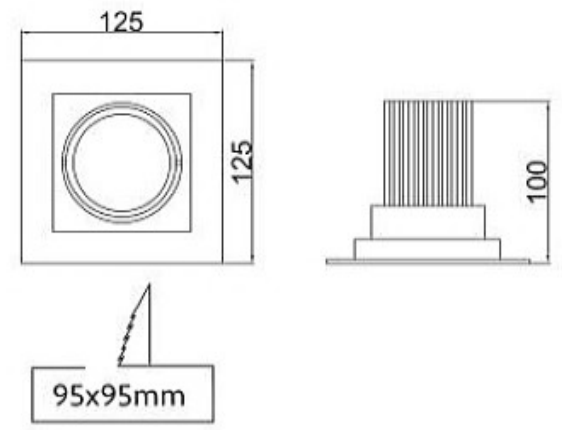

CODE : **SA 18.045**

COB LED modül

8W / 1000 lm.

2700K, 3000K, 4000K

Alüminyum enjeksiyon gövde
Alüminyum led soğutucu
Led driver
Isıya dayanıklı cam
Yüksek saflıkta alüminyum reflektör
Dar, orta ve geniş açılı reflektör seçeneği
Elektrostatik toz boyalı

Die-cast aluminium body
Aluminium heatsink
Led driver
Tempered glass
High purity aluminium reflector
Narrow, Medium and Wide angle reflectors
Electrostatic coating

Teknik Çizim / Technical drawing

CE IP20

Ral 9005 Ral 9006 Ral 9016

Tüm RAL seçenekleri / All colors available

CODE : **TRM 18.045**

COB LED modül

8W / 1000 lm.

2700K, 3000K, 4000K

Alüminyum enjeksiyon gövde
Alüminyum led soğutucu
Led driver
Isıya dayanıklı cam
Yüksek saflıkta alüminyum reflektör
Dar, orta ve geniş açılı reflektör seçeneği
Elektrostatik toz boyalı

Die-cast aluminium body
Aluminium heatsink
Led driver
Tempered glass
High purity aluminium reflector
Narrow, Medium and Wide angle reflectors
Electrostatic coating

Teknik Çizim / Technical drawing