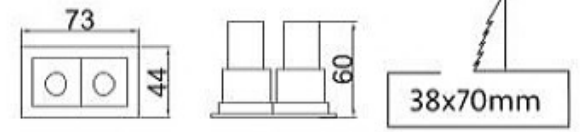

CODE : **11.602**

Power LED

2x2W / 480 lm.

2700K, 3000K, 4000K

Teknik Çizim / Technical drawing