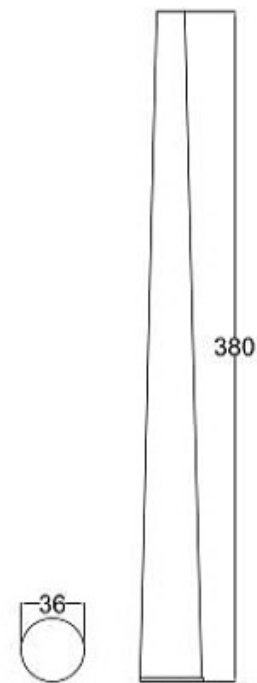

Wooden body  
Led driver  
Clear acrylic

Teknik Çizim / Technical drawing

CODE : **50.210**

SMD LED

40W / 4800 lm

2700K, 3000K, 4000K

Teknik Çizim / Technical drawing

CODE : **50.211**