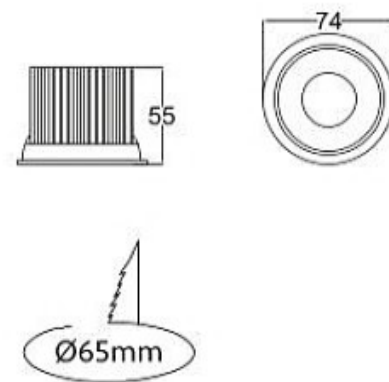

Die-cast aluminium body

Aluminium heatsink

Led driver

High purity aluminium reflector

Narrow, Medium and Wide angle reflectors

Electrostatic coating

Teknik Çizim / Technical drawing

CODE : **SA 11.050**