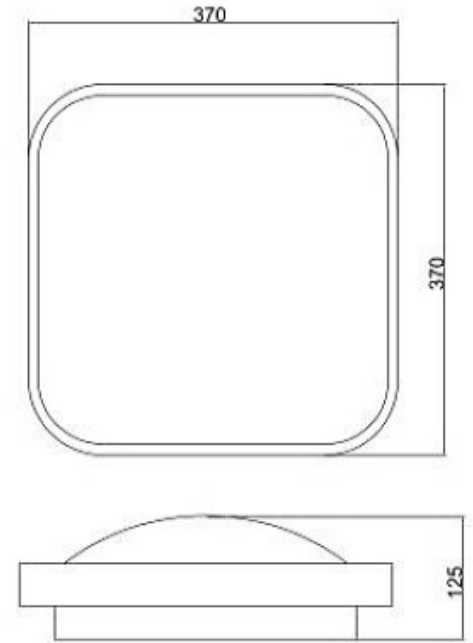

CODE : **70.110**

Teknik Çizim / Technical drawing

SMD LED Modul

70W / 9100 lm.

2700K, 3000K, 4000K, 6500K

IP54

Ral 9005

Ral 9006

Ral 9016

• Tüm RAL seçenekleri / All colors available

Alüminyum gövde

Akrilik pleksi

Elektrostatik toz boyalı

Aluminium body

Acrylic plexi

Electrostatic coating

CODE : **70.370**

Teknik Çizim / Technical drawing

LED

18W / 2150 lm.

2700K, 3000K, 4000K, 6500K

IP54

Ral 9005

Ral 9006

Ral 9016

• Tüm RAL seçenekleri / All colors available

Alüminyum gövde

Polikarbon cam

Elektrostatik toz boyalı

Aluminium body

Polycarbonate glass

Electrostatic coating