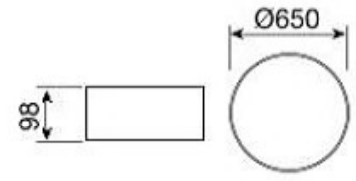

CODE : **40.042**

SMD LED modül

54W / 6102 lm.

2700K, 3000K, 4000K

Teknik Çizim / Technical drawing