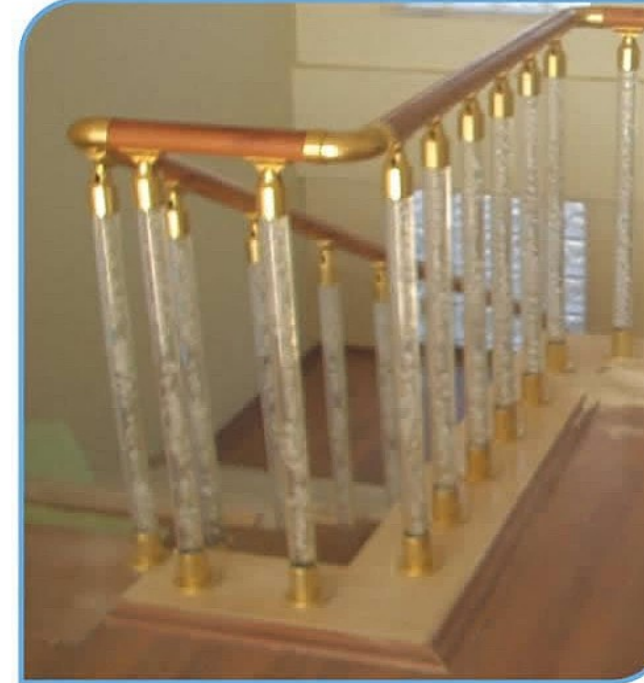

### CAM VE KOMPOZİT CEPHE GIYDİRME SİSTEMİ

WINTER GARDEN WITH SUNROOF GLASS CEILING AND 8 MM TEMPERED AND WITH EDGING FOLDING GLASS APPLICATION

We have all kinds of colour.

TRANSPARENT HANDRAIL TYPES  
ŞEFFAF KORKULUK KÜPEŞTE