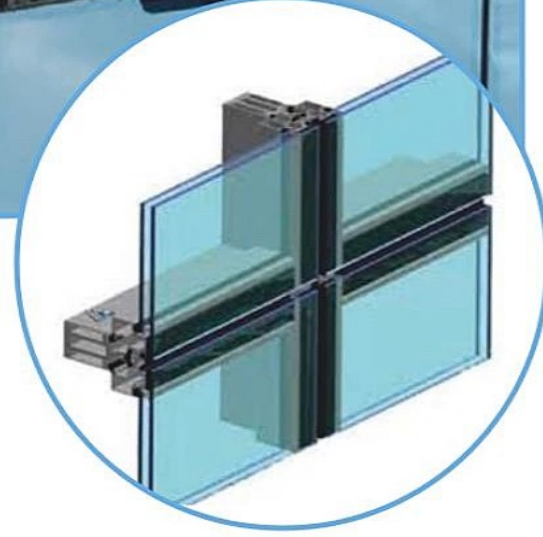

CEPHE CAMI / GLASS FACADE

PHOTOCELL DOOR / FOTOSELLİ KAPI